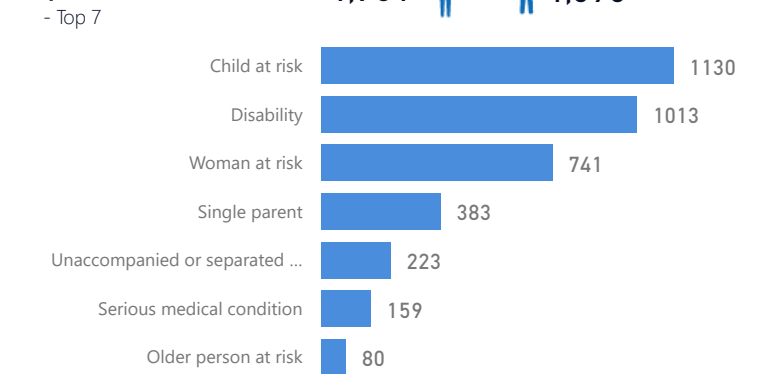

Specific Needs