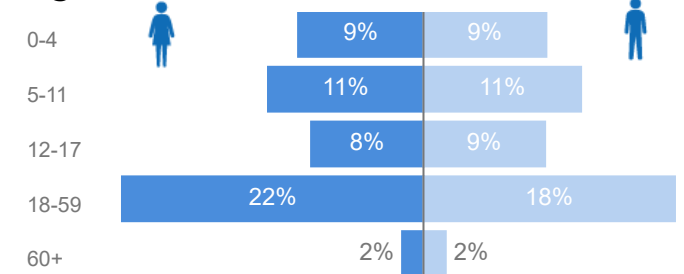

Uganda - Refugee Statistics August 2022 - Oruchinga

31-August-2022

Total Population
7,816

Total Households
1,777

Total Refugees
7,814

Total Asylum-Seekers
2

Women and Children
80%
6,279

Elderly
3%
245

Female
51%
4,021

Youth 15-24
21%
1,649

Zones

Level3	HHs	Individuals
Kifunjo	554	2,316
Michinga	453	2,046
Busheka	439	1,945
Rurongo	190	928
Kazinga	134	555

Country of Origin

Country of Origin	Total
Democratic Republic of the Congo	4,067
Rwanda	1,997
Burundi	1,707
South Sudan	44
Sudan	1

Age & Gender Breakdown