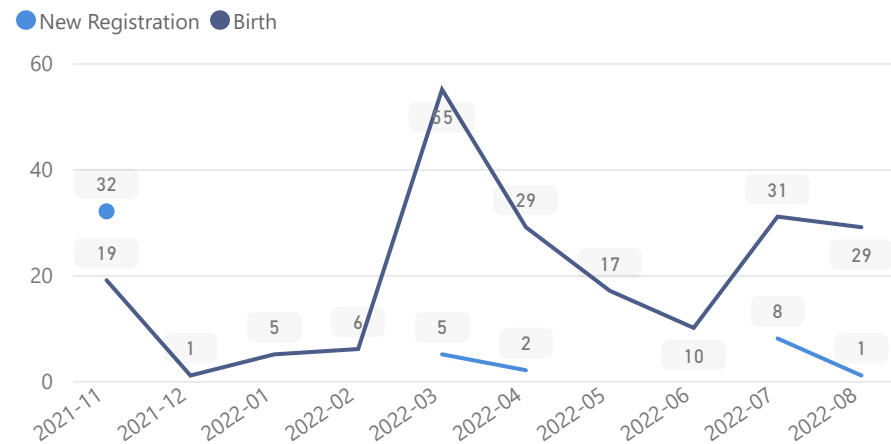

New Registration by Month