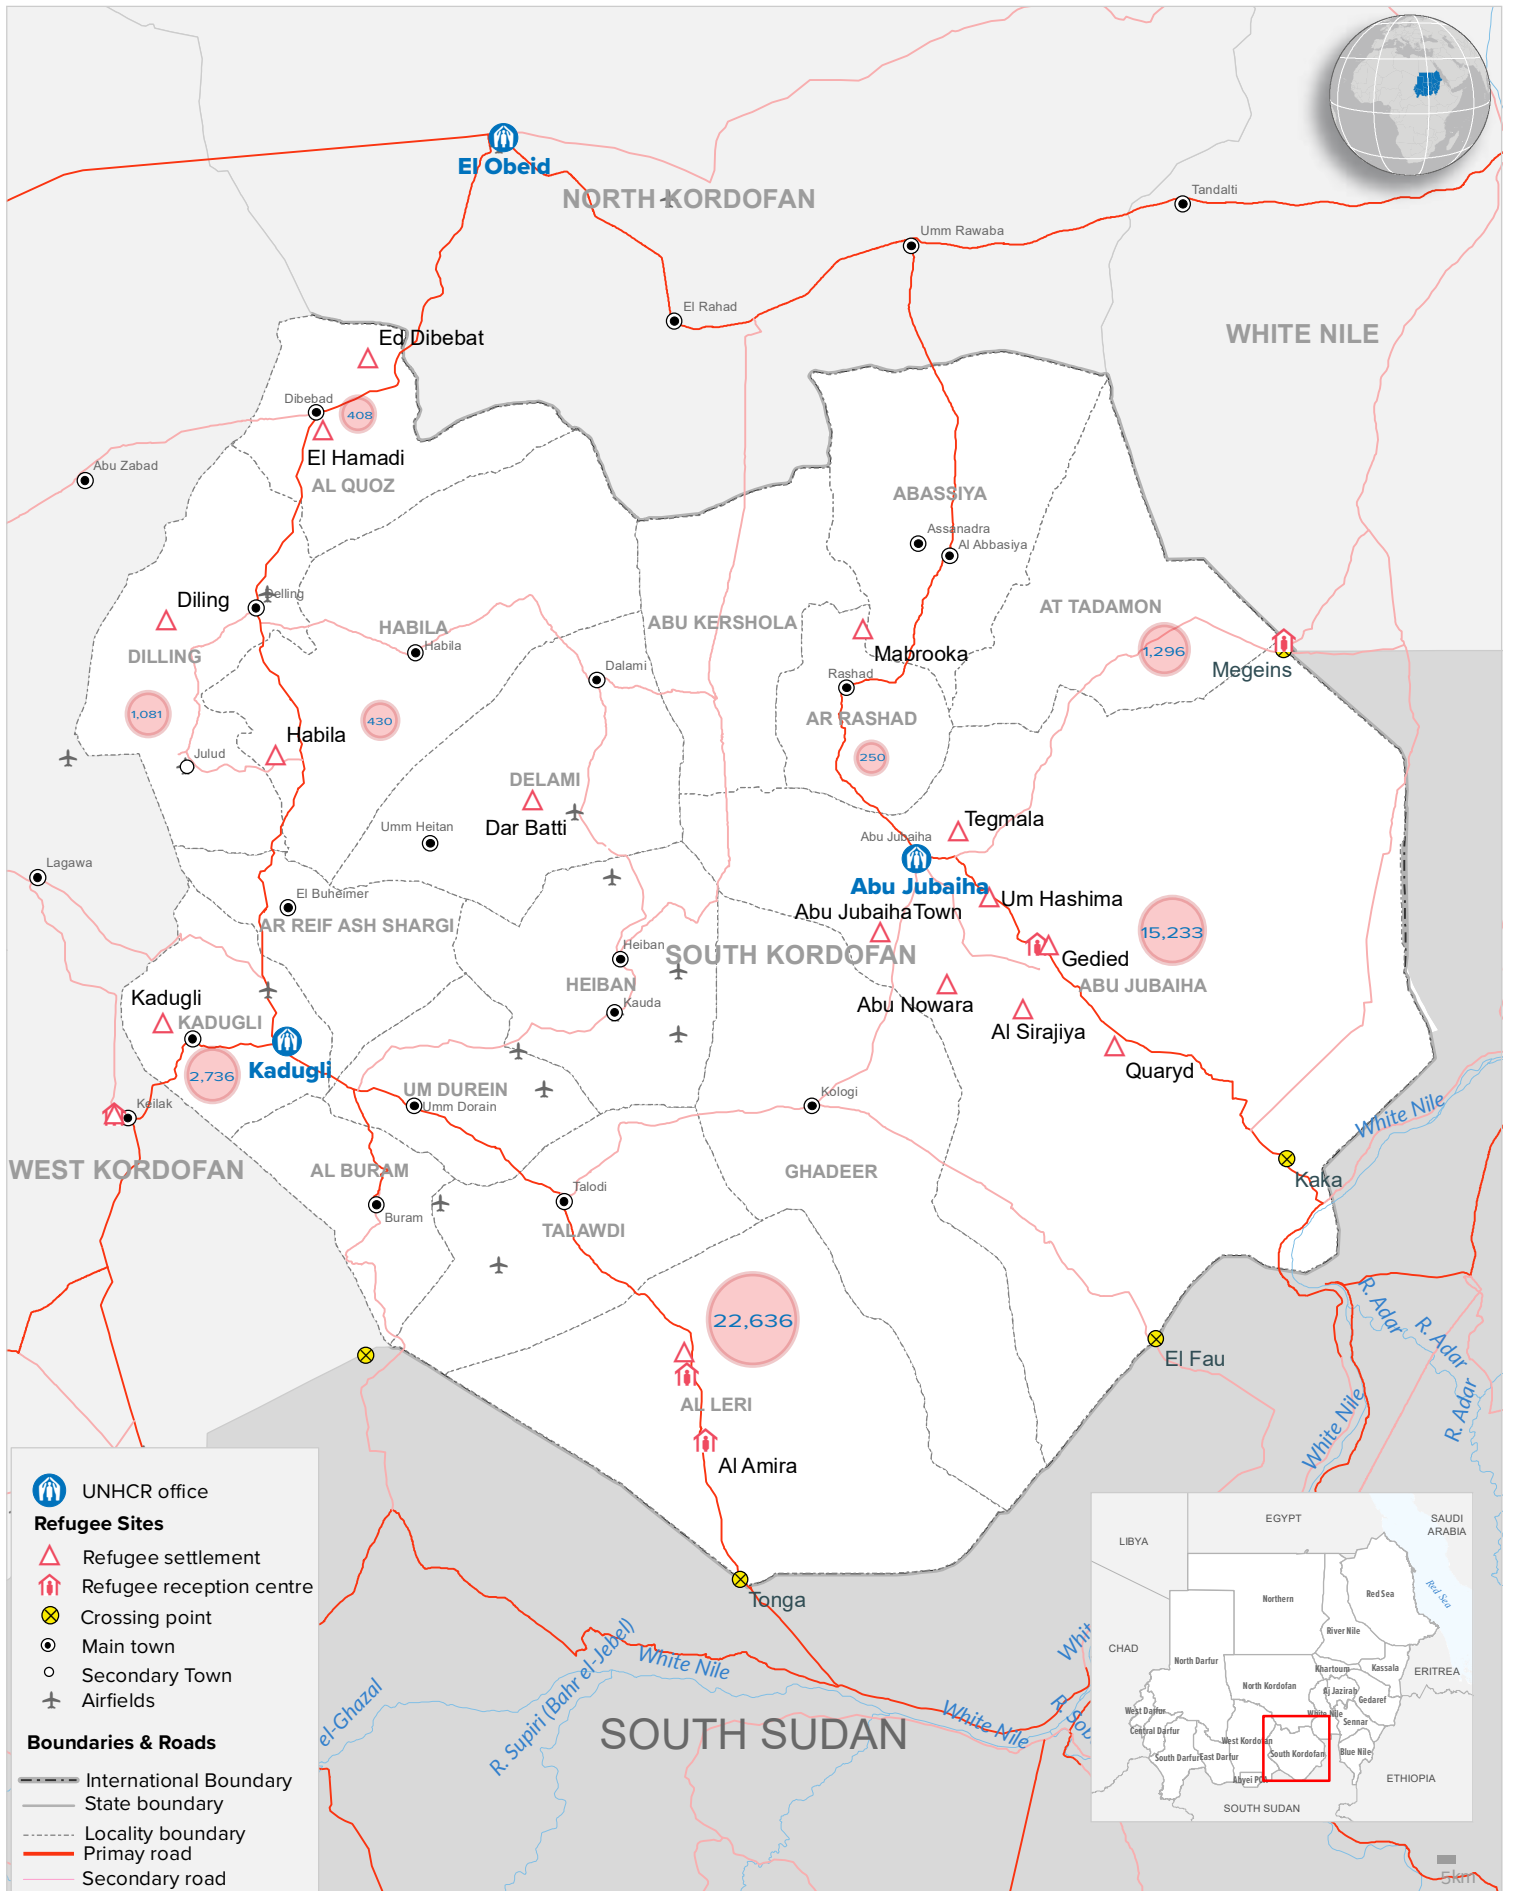

# SUDAN: South Kordofan State

## UNHCR Presence and Refugees Location Map

As of 31 August 2022

The depiction and use of boundaries, geographic names and related data shown on maps and included in lists, tables, documents, and databases are not warranted to be error free nor do they necessarily imply official endorsement or acceptance by the United Nations. Final status of the Abyei area is not yet determined.

Sources: Boundary (CBS, FGC, NIC) Geodata: UNHCR, OCHA. Author: UNHCR Feedback: UNHCR - Sudan, Information Management Unit - [SUDKHM@unhcr.org](mailto:SUDKHM@unhcr.org) | [ITUA@unhcr.org](mailto:ITUA@unhcr.org)