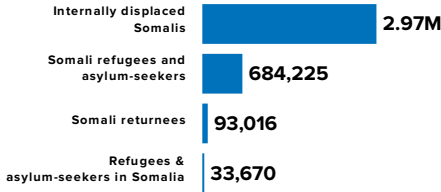

3.78 MILLION
PERSONS OF CONCERN
[SOMALIA SITUATION]

684,225
SOMALI REFUGEES AND ASYLUM-SEEKERS
hosted in neighbouring countries

2.97 MILLION
INTERNALLY DISPLACED IN SOMALIA

33,670
REFUGEES AND ASYLUM-SEEKERS
hosted in Somalia, by country of origin

93,016
SOMALI REFUGEE RETURNÉES
UNHCR-assisted returns
[2014 - 2022]

As of August 2022, Somalia was host to 33,670 registered refugees and asylum seekers, mainly from Ethiopia and Yemen.

Over 93,000 Somali refugees have voluntarily returned to Somalia since December 2014 with UNHCR assistance from different countries of asylum including Kenya, Yemen, Djibouti, Libya, Tunisia and Eritrea.