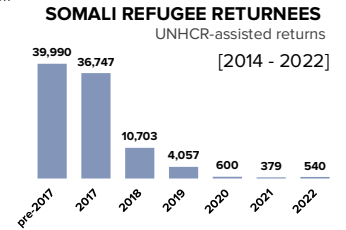

3.78 MILLION
PERSONS OF CONCERN
[SOMALIA SITUATION]

684,225
SOMALI REFUGEES AND ASYLUM-SEEKERS
hosted in neighbouring countries

2.97 MILLION
INTERNALLY DISPLACED IN SOMALIA

33,670
REFUGEES AND ASYLUM-SEEKERS
hosted in Somalia, by country of origin

93,016
SOMALI REFUGEE RETURNÉES
UNHCR-assisted returns
[2014 - 2022]

As of August 2022, Somalia was host to 33,670 registered refugees and asylum seekers, mainly from Ethiopia and Yemen.

Over 93,000 Somali refugees have voluntarily returned to Somalia since December 2014 with UNHCR assistance from different countries of asylum including Kenya, Yemen, Djibouti, Libya, Tunisia and Eritrea.