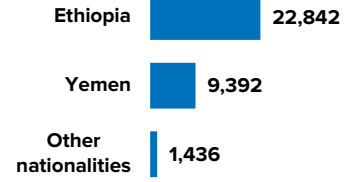

3.78 MILLION
PERSONS OF CONCERN
[SOMALIA SITUATION]

684,225
SOMALI REFUGEES AND ASYLUM-SEEKERS
hosted in neighbouring countries

2.97 MILLION
INTERNALLY DISPLACED IN SOMALIA

33,670
REFUGEES AND ASYLUM-SEEKERS
hosted in Somalia, by country of origin

93,016
SOMALI REFUGEE RETURNÉES
UNHCR-assisted returns
[2014 - 2022]

As of August 2022, Somalia was host to 33,670 registered refugees and asylum seekers, mainly from Ethiopia and Yemen.

Over 93,000 Somali refugees have voluntarily returned to Somalia since December 2014 with UNHCR assistance from different countries of asylum including Kenya, Yemen, Djibouti, Libya, Tunisia and Eritrea.

Population of concern to UNHCR in SOMALIA

2.97 MILLION
INTERNALLY DISPLACED PERSONS

93,016
SOMALI REFUGEE RETURNÉES
[2014 - 2022]

33,670
REFUGEES AND ASYLUM-SEEKERS

Region	IDPs	Refugee Returnees	Refugees and Asylum Seekers
Awdal	32,400	-	464
Bakool	41,300	-	-
Banadir	904,000	20,867	2,695
Bari	162,300	-	9,262
Bay	461,600	9,760	-
Galgaduud	92,400	18	-
Gedo	119,900	2,968	-
Hiraan	88,700	70	-
Lower Juba	76,700	54,784	-
Lower Shabelle	96,400	185	70
Middle Juba	40,000	1,540	-
Middle Shabelle	86,600	864	-
Mudug	131,200	-	1,352
Nugaal	49,000	61	2,913
Sanaag	46,000	-	111
Sool	175,400	-	-
Togdheer	167,400	-	357
Woqooyi Galbeed	196,200	889	15,705
Other	-	1,010	741
Total	2,967,500	93,016	33,670