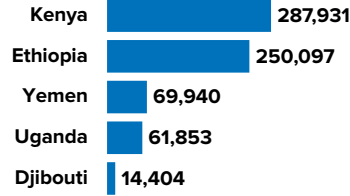

3.78 MILLION
PERSONS OF CONCERN
[SOMALIA SITUATION]

684,225
SOMALI REFUGEES AND ASYLUM-SEEKERS
hosted in neighbouring countries

2.97 MILLION
INTERNALLY DISPLACED IN SOMALIA

33,670
REFUGEES AND ASYLUM-SEEKERS
hosted in Somalia, by country of origin

93,016
SOMALI REFUGEE RETURNÉES
UNHCR-assisted returns
[2014 - 2022]

As of August 2022, Somalia was host to 33,670 registered refugees and asylum seekers, mainly from Ethiopia and Yemen.

Over 93,000 Somali refugees have voluntarily returned to Somalia since December 2014 with UNHCR assistance from different countries of asylum including Kenya, Yemen, Djibouti, Libya, Tunisia and Eritrea.