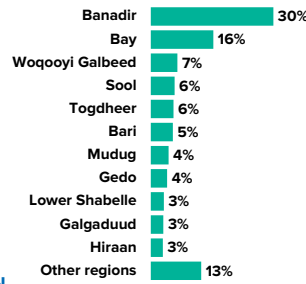

3.78 MILLION
PERSONS OF CONCERN
[SOMALIA SITUATION]

684,225
SOMALI REFUGEES AND ASYLUM-SEEKERS
hosted in neighbouring countries

2.97 MILLION
INTERNALLY DISPLACED IN SOMALIA

33,670
REFUGEES AND ASYLUM-SEEKERS
hosted in Somalia, by country of origin

93,016
SOMALI REFUGEE RETURNÉES
UNHCR-assisted returns
[2014 - 2022]

As of August 2022, Somalia was host to 33,670 registered refugees and asylum seekers, mainly from Ethiopia and Yemen.

Over 93,000 Somali refugees have voluntarily returned to Somalia since December 2014 with UNHCR assistance from different countries of asylum including Kenya, Yemen, Djibouti, Libya, Tunisia and Eritrea.

Population of concern to UNHCR in SOMALIA

2.97 MILLION
INTERNALLY DISPLACED PERSONS

93,016
SOMALI REFUGEE RETURNÉES
[2014 - 2022]

33,670
REFUGEES AND ASYLUM-SEEKERS

Region	IDPs	Refugee Returnees	Refugees and Asylum Seekers
Awdal	32,400	-	464
Bakool	41,300	-	-
Banadir	904,000	20,867	2,695
Bari	162,300	-	9,262
Bay	461,600	9,760	-
Galgaduud	92,400	18	-
Gedo	119,900	2,968	-
Hiraan	88,700	70	-
Lower Juba	76,700	54,784	-
Lower Shabelle	96,400	185	70
Middle Juba	40,000	1,540	-
Middle Shabelle	86,600	864	-
Mudug	131,200	-	1,352
Nugaal	49,000	61	2,913
Sanaag	46,000	-	111
Sool	175,400	-	-
Togdheer	167,400	-	357
Woqooyi Galbeed	196,200	889	15,705
Other	-	1,010	741
Total	2,967,500	93,016	33,670