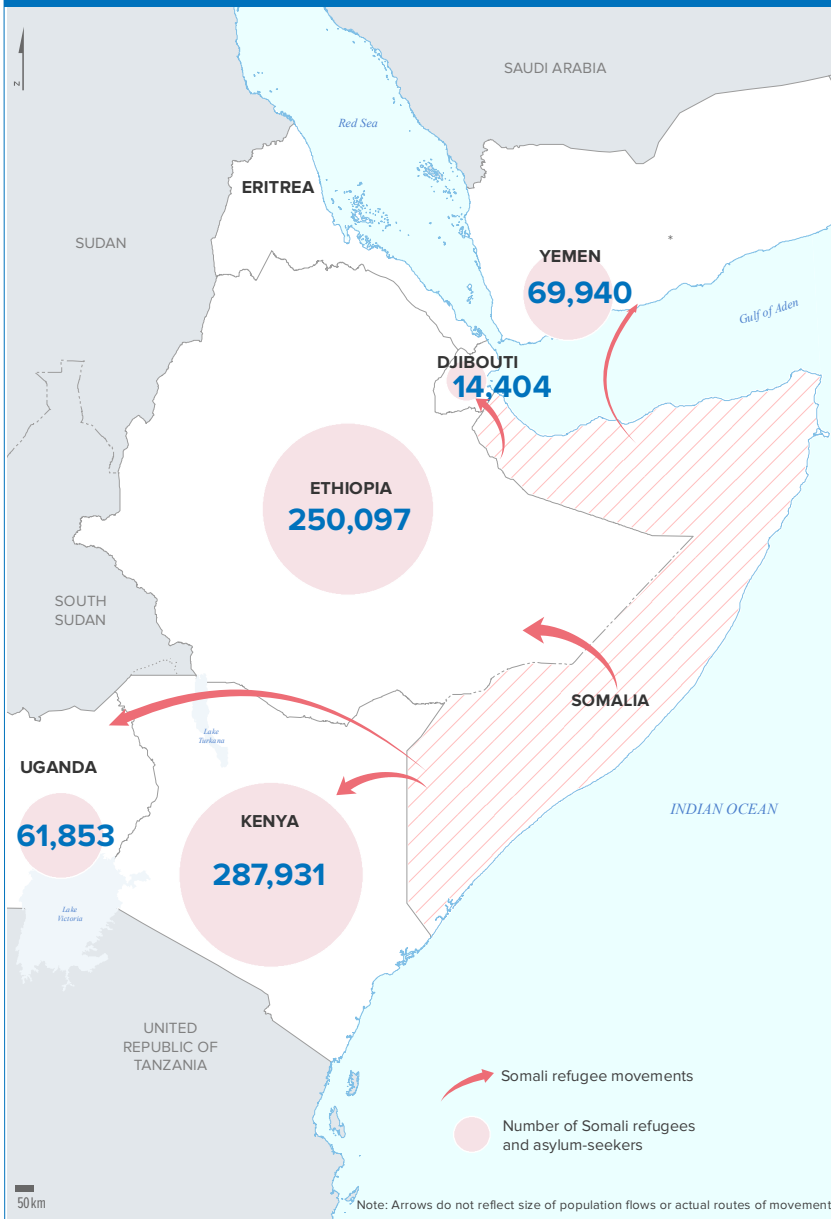

3.78 MILLION
PERSONS OF CONCERN
[SOMALIA SITUATION]

684,225
SOMALI REFUGEES AND ASYLUM-SEEKERS
hosted in neighbouring countries

2.97 MILLION
INTERNALLY DISPLACED IN SOMALIA

33,670
REFUGEES AND ASYLUM-SEEKERS
hosted in Somalia, by country of origin

93,016
SOMALI REFUGEE RETURNÉES
UNHCR-assisted returns
[2014 - 2022]

As of August 2022, Somalia was host to 33,670 registered refugees and asylum seekers, mainly from Ethiopia and Yemen.

Over 93,000 Somali refugees have voluntarily returned to Somalia since December 2014 with UNHCR assistance from different countries of asylum including Kenya, Yemen, Djibouti, Libya, Tunisia and Eritrea.

Population of concern to UNHCR in SOMALIA

2.97 MILLION
INTERNALLY DISPLACED PERSONS

93,016
SOMALI REFUGEE RETURNÉES
[2014 - 2022]

33,670
REFUGEES AND ASYLUM-SEEKERS

Region	IDPs	Refugee Returnees	Refugees and Asylum Seekers
Awdal	32,400	-	464
Bakool	41,300	-	-
Banadir	904,000	20,867	2,695
Bari	162,300	-	9,262
Bay	461,600	9,760	-
Galgaduud	92,400	18	-
Gedo	119,900	2,968	-
Hiraan	88,700	70	-
Lower Juba	76,700	54,784	-
Lower Shabelle	96,400	185	70
Middle Juba	40,000	1,540	-
Middle Shabelle	86,600	864	-
Mudug	131,200	-	1,352
Nugaal	49,000	61	2,913
Sanaag	46,000	-	111
Sool	175,400	-	-
Togdheer	167,400	-	357
Woqooyi Galbeed	196,200	889	15,705
Other	-	1,010	741
Total	2,967,500	93,016	33,670

The boundaries and names shown and the designations used on this map do not imply official endorsement or acceptance by the United Nations. Final boundaries between the Republic of Sudan and the Republic of South Sudan and Somalia and Ethiopia has not yet been determined.