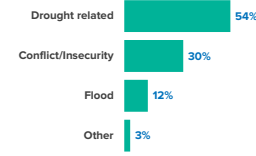

93,016
SOMALI REFUGEE RETURNÉES
UNHCR-assisted returns
[2014 - 2022]

As of August 2022, Somalia was host to 33,670 registered refugees and asylum seekers, mainly from Ethiopia and Yemen.

Over 93,000 Somali refugees have voluntarily returned to Somalia since December 2014 with UNHCR assistance from different countries of asylum including Kenya, Yemen, Djibouti, Libya, Tunisia and Eritrea.

AGE AND GENDER COMPOSITION
of refugees and asylum-seekers

Estimated IDP statistics, Somalia Information Management Working Group, Jan 2021

REASONS FOR DISPLACEMENT

SOMALIS displaced into neighbouring countries