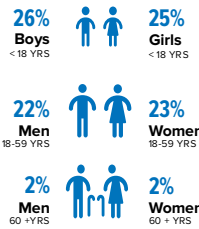

AGE AND GENDER COMPOSITION
of refugees and asylum-seekers

Estimated IDP statistics, Somalia Information Management Working Group, Jan 2021