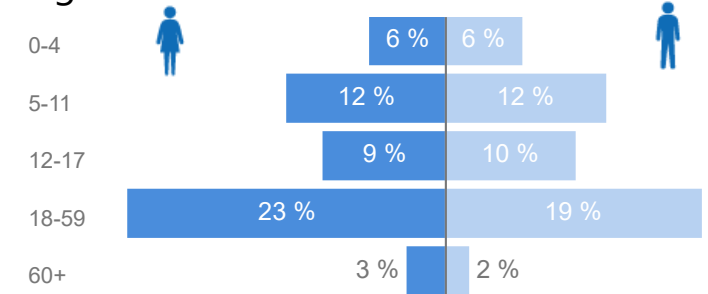

Uganda - Refugee Statistics September 2022 - Palorinya

Total Population
120,411

Total Refugees
120,397

Total Households
26,041

Total Asylum-Seekers
14

Women and Children
81 %
98,005

Female
53 %
63,851

Elderly
4 %
4,806

Youth 15-24
24 %
29,026

Zones

Level3	HHs	Individuals
Morobi	8,543	36,056
Dongo West	6,349	25,635
Chinyi	4,938	20,182
Basecamp Ibakwe	3,341	15,718
Dongo East	3,078	12,974
Belemaling	2,400	10,632
Budri	1,839	7,310
Ranch 1	2	10

Country of Origin	Total
South Sudan	120,338
Democratic Republic of the Congo	38
Sudan	34
Congo, Republic of the	1

Age & Gender Breakdown