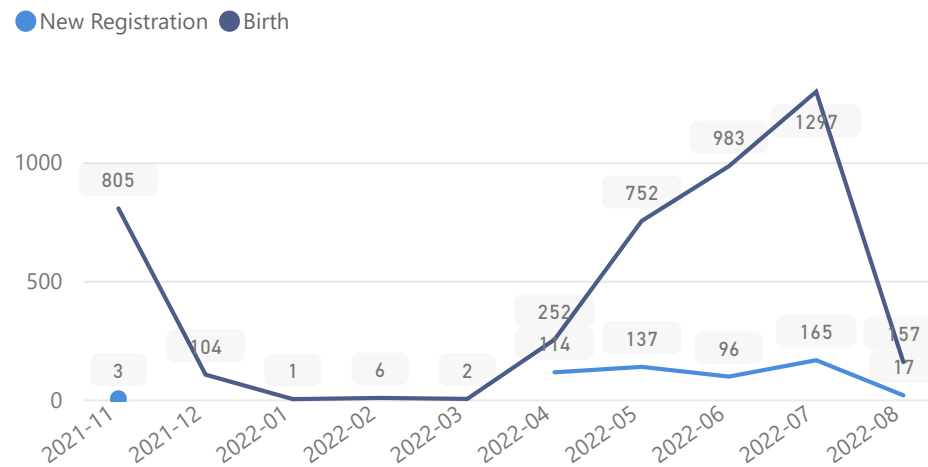

Uganda - Refugee Statistics September 2022 - Palorinya

Total Population
120,411

Total Refugees
120,397

Total Households
26,041

Total Asylum-Seekers
14

Women and Children
81 %
98,005

Female
53 %
63,851

Elderly
4 %
4,806

Youth 15-24
24 %
29,026

Zones

Level3	HHs	Individuals
Morobi	8,543	36,056
Dongo West	6,349	25,635
Chinyi	4,938	20,182
Basecamp Ibakwe	3,341	15,718
Dongo East	3,078	12,974
Belemaling	2,400	10,632
Budri	1,839	7,310
Ranch 1	2	10

Country of Origin	Total
South Sudan	120,338
Democratic Republic of the Congo	38
Sudan	34
Congo, Republic of the	1

Age & Gender Breakdown

Specific Needs - Top 7

New Registration by Month

Occupation - Top 5

* Age is between 18 - 59 years for Occupation

Assistance Status