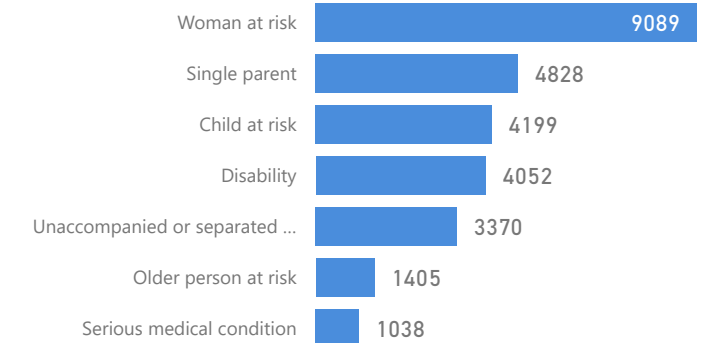

Uganda - Refugee Statistics September 2022 - Palorinya

Total Population
120,411

Total Refugees
120,397

Total Households
26,041

Total Asylum-Seekers
14

Women and Children
81 %
98,005

Female
53 %
63,851

Elderly
4 %
4,806

Youth 15-24
24 %
29,026

Zones

Level3	HHs	Individuals
Morobi	8,543	36,056
Dongo West	6,349	25,635
Chinyi	4,938	20,182
Basecamp Ibakwe	3,341	15,718
Dongo East	3,078	12,974
Belemaling	2,400	10,632
Budri	1,839	7,310
Ranch 1	2	10

Country of Origin	Total
South Sudan	120,338
Democratic Republic of the Congo	38
Sudan	34
Congo, Republic of the	1

Age & Gender Breakdown

Specific Needs - Top 7

New Registration by Month

Occupation - Top 5

* Age is between 18 - 59 years for Occupation

Assistance Status