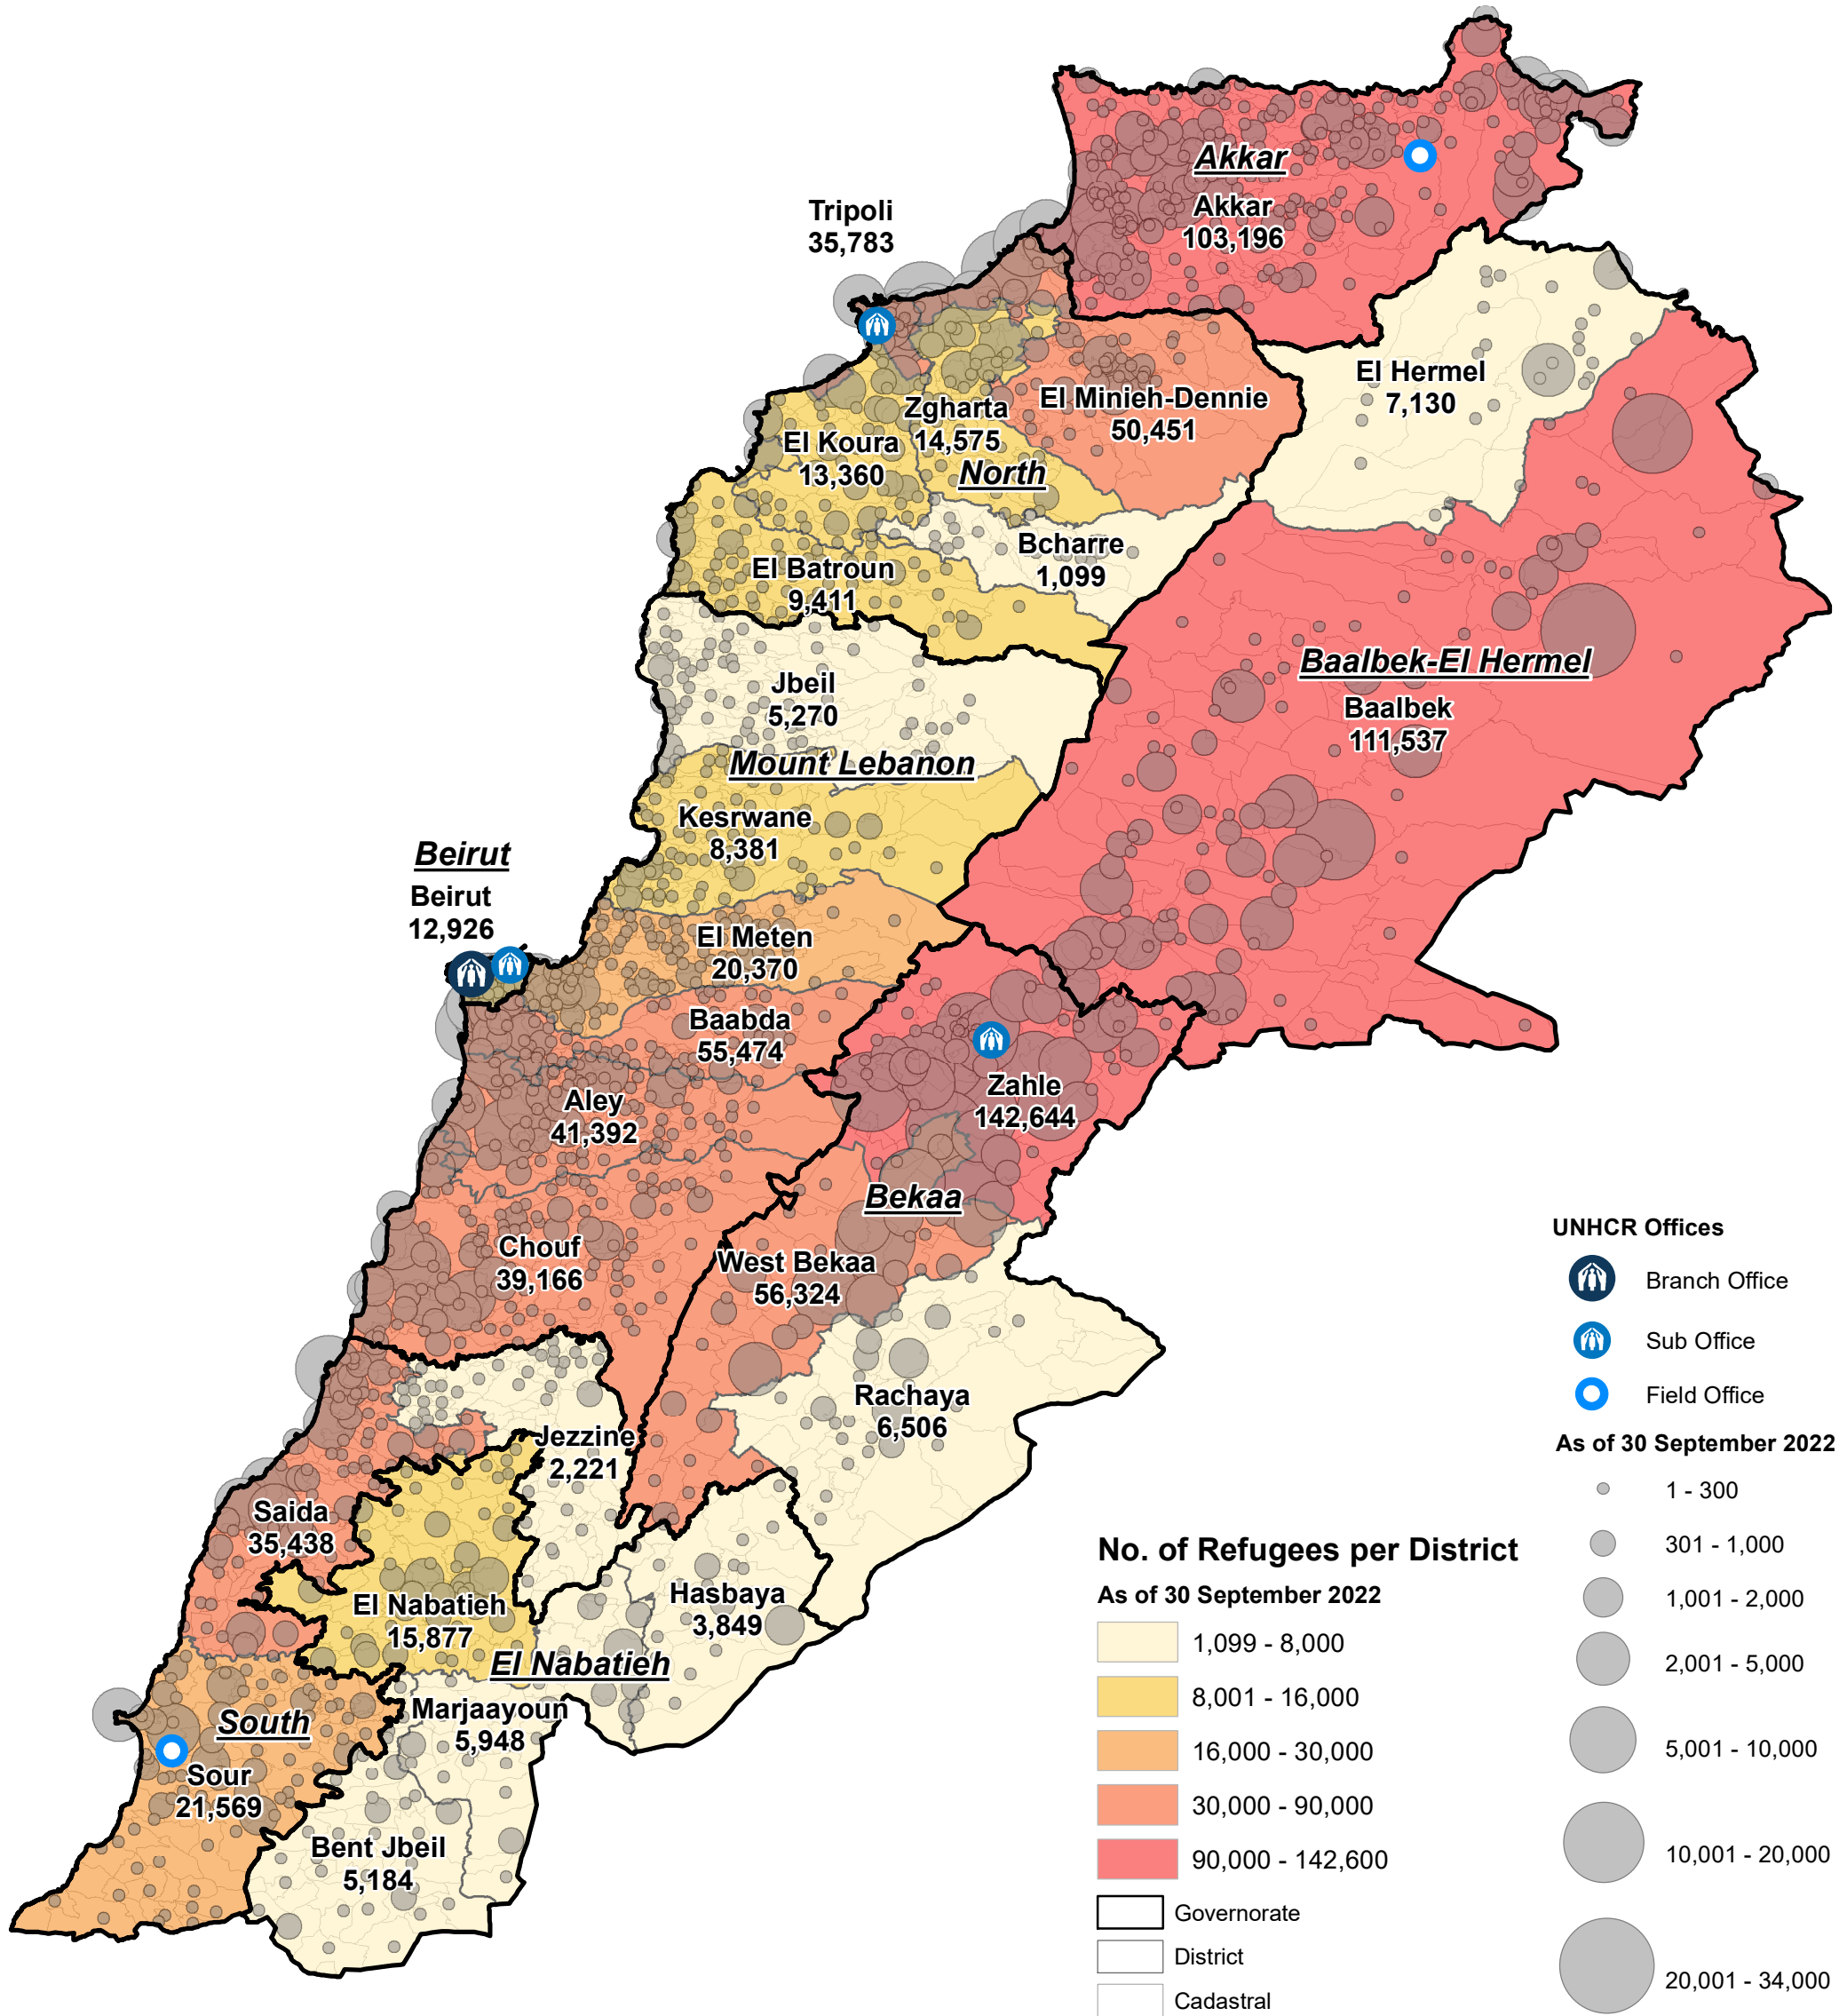

SYRIA REFUGEE RESPONSE

LEBANON, Syrian Refugees Registered

30 September 2022

Total No. of Refugees **825,081**

UNHCR Offices

-  Branch Office
-  Sub Office
-  Field Office

As of 30 September 2022

No. of Refugees per District
As of 30 September 2022

-  1,099 - 8,000
-  8,001 - 16,000
-  16,000 - 30,000
-  30,000 - 90,000
-  90,000 - 142,600

As of 30 September 2022

-  1 - 300
-  301 - 1,000
-  1,001 - 2,000
-  2,001 - 5,000
-  5,001 - 10,000
-  10,001 - 20,000
-  20,001 - 34,000

 Governorate
 District
 Cadastral

This map has been produced by the Inter-Agency Information Management Unit of UNHCR based on maps and material provided by the Government of Lebanon for operational purposes. It does not constitute an official United Nations map. The designations employed and the presentation of material on this map do not imply the expression of any opinion whatsoever on the part of the Secretariat of the United Nations concerning the legal status of any country, territory, city or area or of its authorities, or concerning the delimitation of its frontiers or boundaries.

Data Sources:
- Refugee population and location data by UNHCR as of 30 September 2022. For more information on refugee data, contact Diana El Habr at elhabr@unhcr.org

GIS and Mapping by UNHCR Lebanon. For further information on map, contact Jad Ghosn at ghosn@unhcr.org or Maroun Sader at sader@unhcr.org