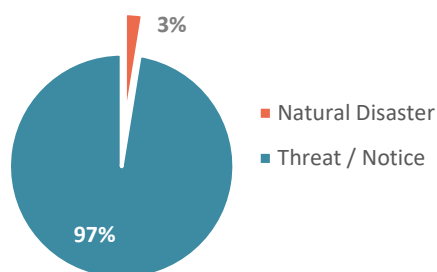

295

INCEDENTS RAISED 2018-2022

75

ACTIVE EVICTIONS THREATS

6,879

ACTIVE AFFECTED HHS

THREATS STATUS

ACTIVE THREATS TIMELINE

ACTIVE THREATS PER HUB

ACTIVE THREATS CAUSE OF THREAT

TYPE OF THE THREAT

ACTIVE THREATS TYPE OF LAND AGREEMENT

ACTIVE THREATS SEVERITY

ACTIVE THREATS ANNOUNCEMENT

INTENTION SURVEY AVAILABLE