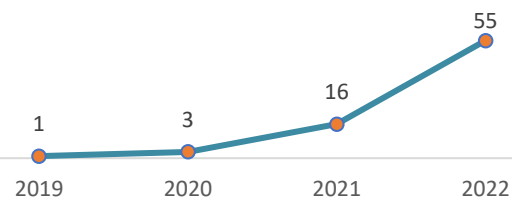

295

INCEDENTS RAISED 2018-2022

75

ACTIVE EVICTIONS THREATS

6,879

ACTIVE AFFECTED HHS

THREATS STATUS

ACTIVE THREATS TIMELINE

ACTIVE THREATS PER HUB

ACTIVE THREATS CAUSE OF THREAT

TYPE OF THE THREAT

ACTIVE THREATS TYPE OF LAND AGREEMENT

ACTIVE THREATS SEVERITY

ACTIVE THREATS ANNOUNCEMENT

INTENTION SURVEY AVAILABLE