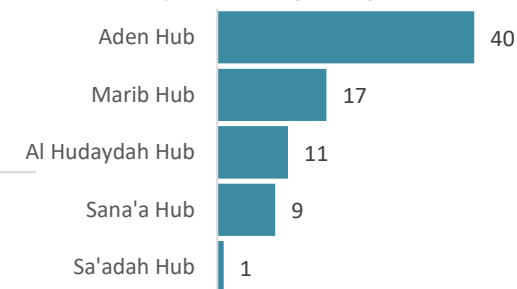

295

INCEDENTS RAISED 2018-2022

75

ACTIVE EVICTIONS THREATS

6,879

ACTIVE AFFECTED HHS

THREATS STATUS

ACTIVE THREATS TIMELINE

ACTIVE THREATS PER HUB

ACTIVE THREATS CAUSE OF THREAT

TYPE OF THE THREAT

ACTIVE THREATS TYPE OF LAND AGREEMENT

ACTIVE THREATS SEVERITY

ACTIVE THREATS ANNOUNCEMENT

INTENTION SURVEY AVAILABLE