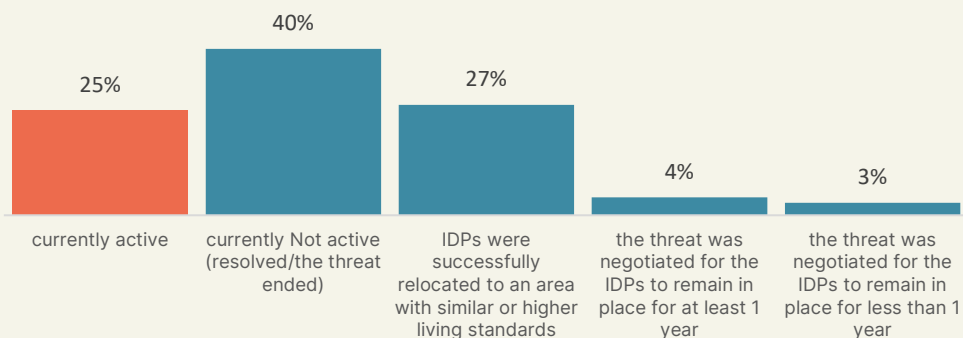

295

INCEDENTS RAISED 2018-2022

75

ACTIVE EVICTIONS THREATS

6,879

ACTIVE AFFECTED HHS

THREATS STATUS

ACTIVE THREATS TIMELINE

ACTIVE THREATS PER HUB

ACTIVE THREATS CAUSE OF THREAT

TYPE OF THE THREAT

ACTIVE THREATS TYPE OF LAND AGREEMENT

ACTIVE THREATS SEVERITY

ACTIVE THREATS ANNOUNCEMENT

INTENTION SURVEY AVAILABLE