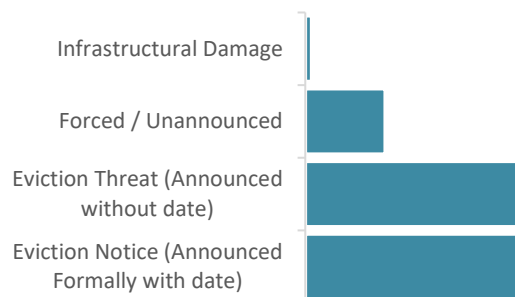

295

INCEDENTS RAISED 2018-2022

75

ACTIVE EVICTIONS THREATS

6,879

ACTIVE AFFECTED HHS

THREATS STATUS

ACTIVE THREATS TIMELINE

ACTIVE THREATS PER HUB

ACTIVE THREATS CAUSE OF THREAT

TYPE OF THE THREAT

ACTIVE THREATS TYPE OF LAND AGREEMENT

ACTIVE THREATS SEVERITY

ACTIVE THREATS ANNOUNCEMENT

INTENTION SURVEY AVAILABLE