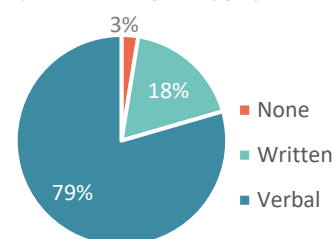

295

INCEDENTS RAISED 2018-2022

75

ACTIVE EVICTIONS THREATS

6,879

ACTIVE AFFECTED HHS

THREATS STATUS

ACTIVE THREATS TIMELINE

ACTIVE THREATS PER HUB

ACTIVE THREATS CAUSE OF THREAT

TYPE OF THE THREAT

ACTIVE THREATS TYPE OF LAND AGREEMENT

ACTIVE THREATS SEVERITY

ACTIVE THREATS ANNOUNCEMENT

INTENTION SURVEY AVAILABLE