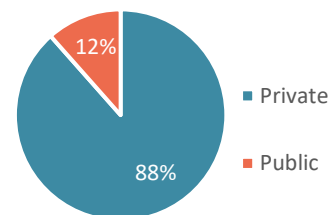

295

INCEDENTS RAISED 2018-2022

75

ACTIVE EVICTIONS THREATS

6,879

ACTIVE AFFECTED HHS

THREATS STATUS

ACTIVE THREATS TIMELINE

ACTIVE THREATS PER HUB

ACTIVE THREATS CAUSE OF THREAT

TYPE OF THE THREAT

ACTIVE THREATS TYPE OF LAND AGREEMENT

ACTIVE THREATS SEVERITY

ACTIVE THREATS ANNOUNCEMENT

INTENTION SURVEY AVAILABLE