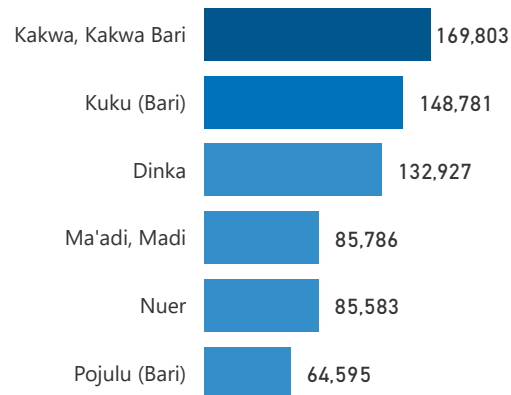

* Kampala includes other Urban areas

Top 7 by Country of Origin

South Sudanese by Ethnicity - Top 6

Congolese by Ethnicity - Top 6

Specific Needs - Top 6

UAM/SC = Unaccompanied or separated child

Access to Food Assistance