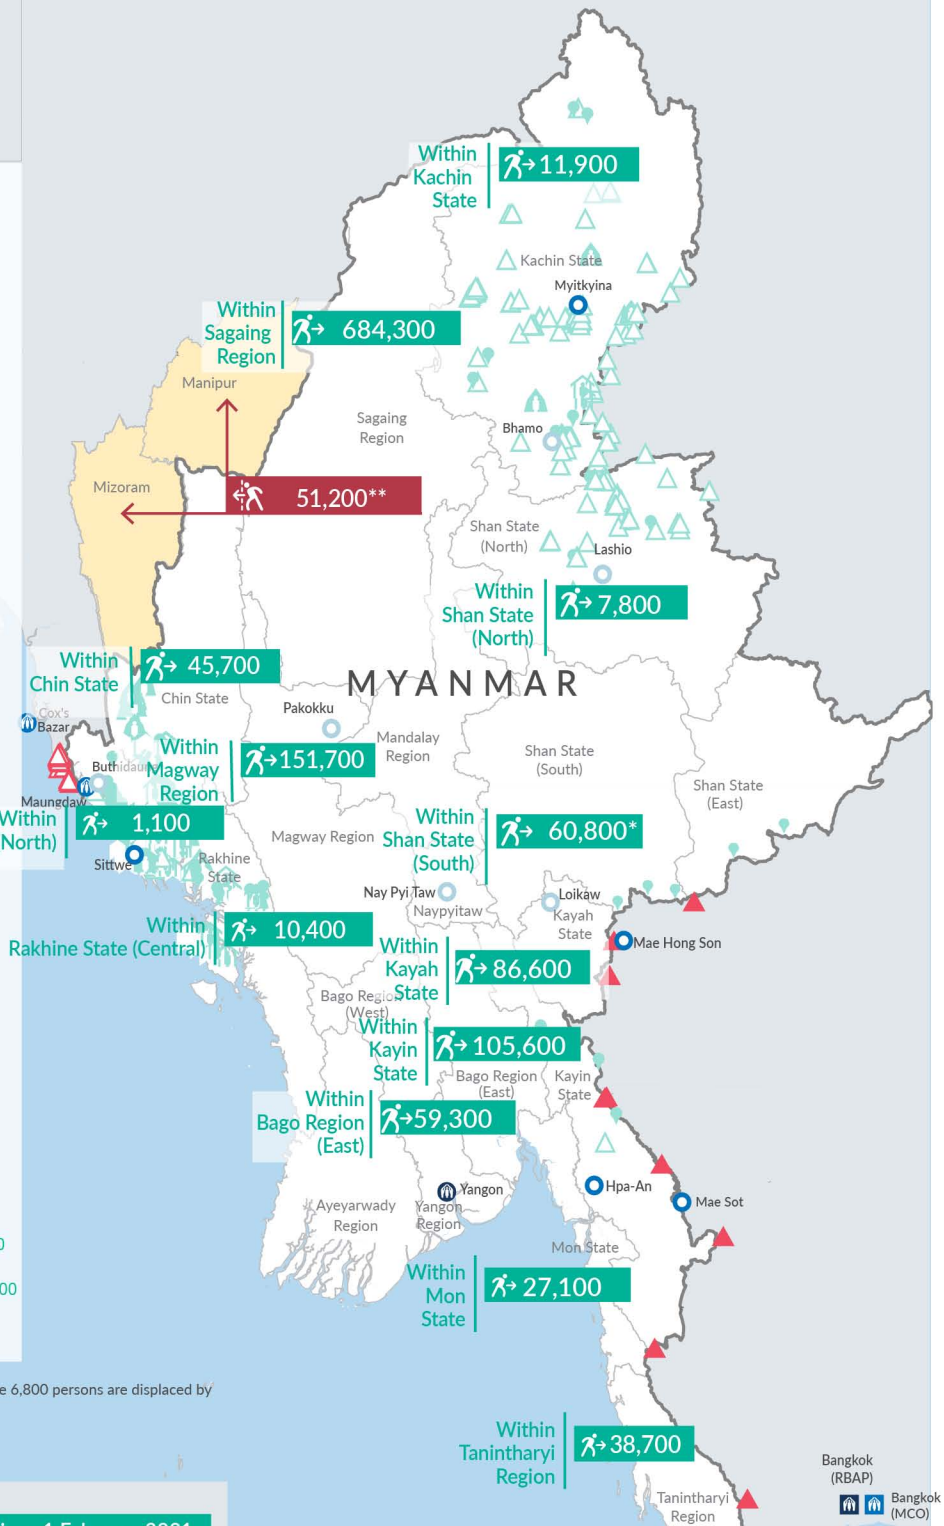

Key figures

Estimated # of IDPs → 1,291,000
 Estimated # of displaced to neighbouring countries → 51,200

Source : UN in Myanmar

Estimated displacement figures by Month

*54,000 persons are displaced by armed conflict in neighbouring Kayah State while 6,800 persons are displaced by inter-EAO conflict between SSPP and RCSS

**UN Estimates

***Range of figures was used while data collection was in progress

Estimated internal displacement within Myanmar since 1 February 2021 (rounded to the nearest hundred)

Estimated displacement to neighbouring countries since 1 February 2021, who remain displaced (rounded to the nearest hundred)

The boundaries and names shown on this map do not imply official endorsement or acceptance by the United Nations

Key figures

1,619,000

Estimated total IDPs within Myanmar

328,000
 Estimated # of IDPs displaced prior to 1 Feb 2021
 (As of 31 Dec, 2022)

1,291,000
 Estimated # of IDPs displaced post 1 Feb 2021
 (As of 13 Feb, 2023)

 Prior to 1 Feb 2021
 Post 1 Feb 2021

Source : UN in Myanmar

Estimated total internally displaced person (IDPs) within Myanmar (as of 13 Feb 2023)