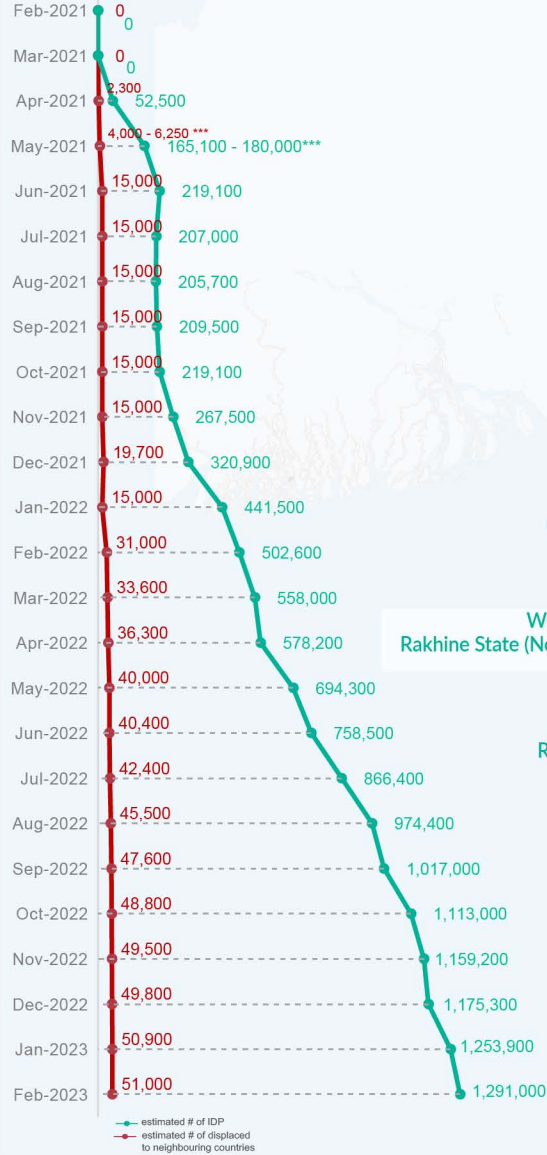

Key figures

Estimated # of IDPs → 1,291,000
 Estimated # of displaced to neighbouring countries → 51,200

Source : UN in Myanmar

Estimated displacement figures by Month

*54,000 persons are displaced by armed conflict in neighbouring Kayah State while 6,800 persons are displaced by inter-EAO conflict between SSPP and RCSS

**UN Estimates

***Range of figures was used while data collection was in progress

Estimated internal displacement within Myanmar since 1 February 2021 (rounded to the nearest hundred)

Estimated displacement to neighbouring countries since 1 February 2021, who remain displaced (rounded to the nearest hundred)

The boundaries and names shown on this map do not imply official endorsement or acceptance by the United Nations

Key figures

1,619,000

Estimated total IDPs within Myanmar

328,000
 Estimated # of IDPs displaced prior to 1 Feb 2021
 (As of 31 Dec, 2022)

1,291,000
 Estimated # of IDPs displaced post 1 Feb 2021
 (As of 13 Feb, 2023)

 Prior to 1 Feb 2021
 Post 1 Feb 2021

Source : UN in Myanmar

Estimated total internally displaced person (IDPs) within Myanmar (as of 13 Feb 2023)