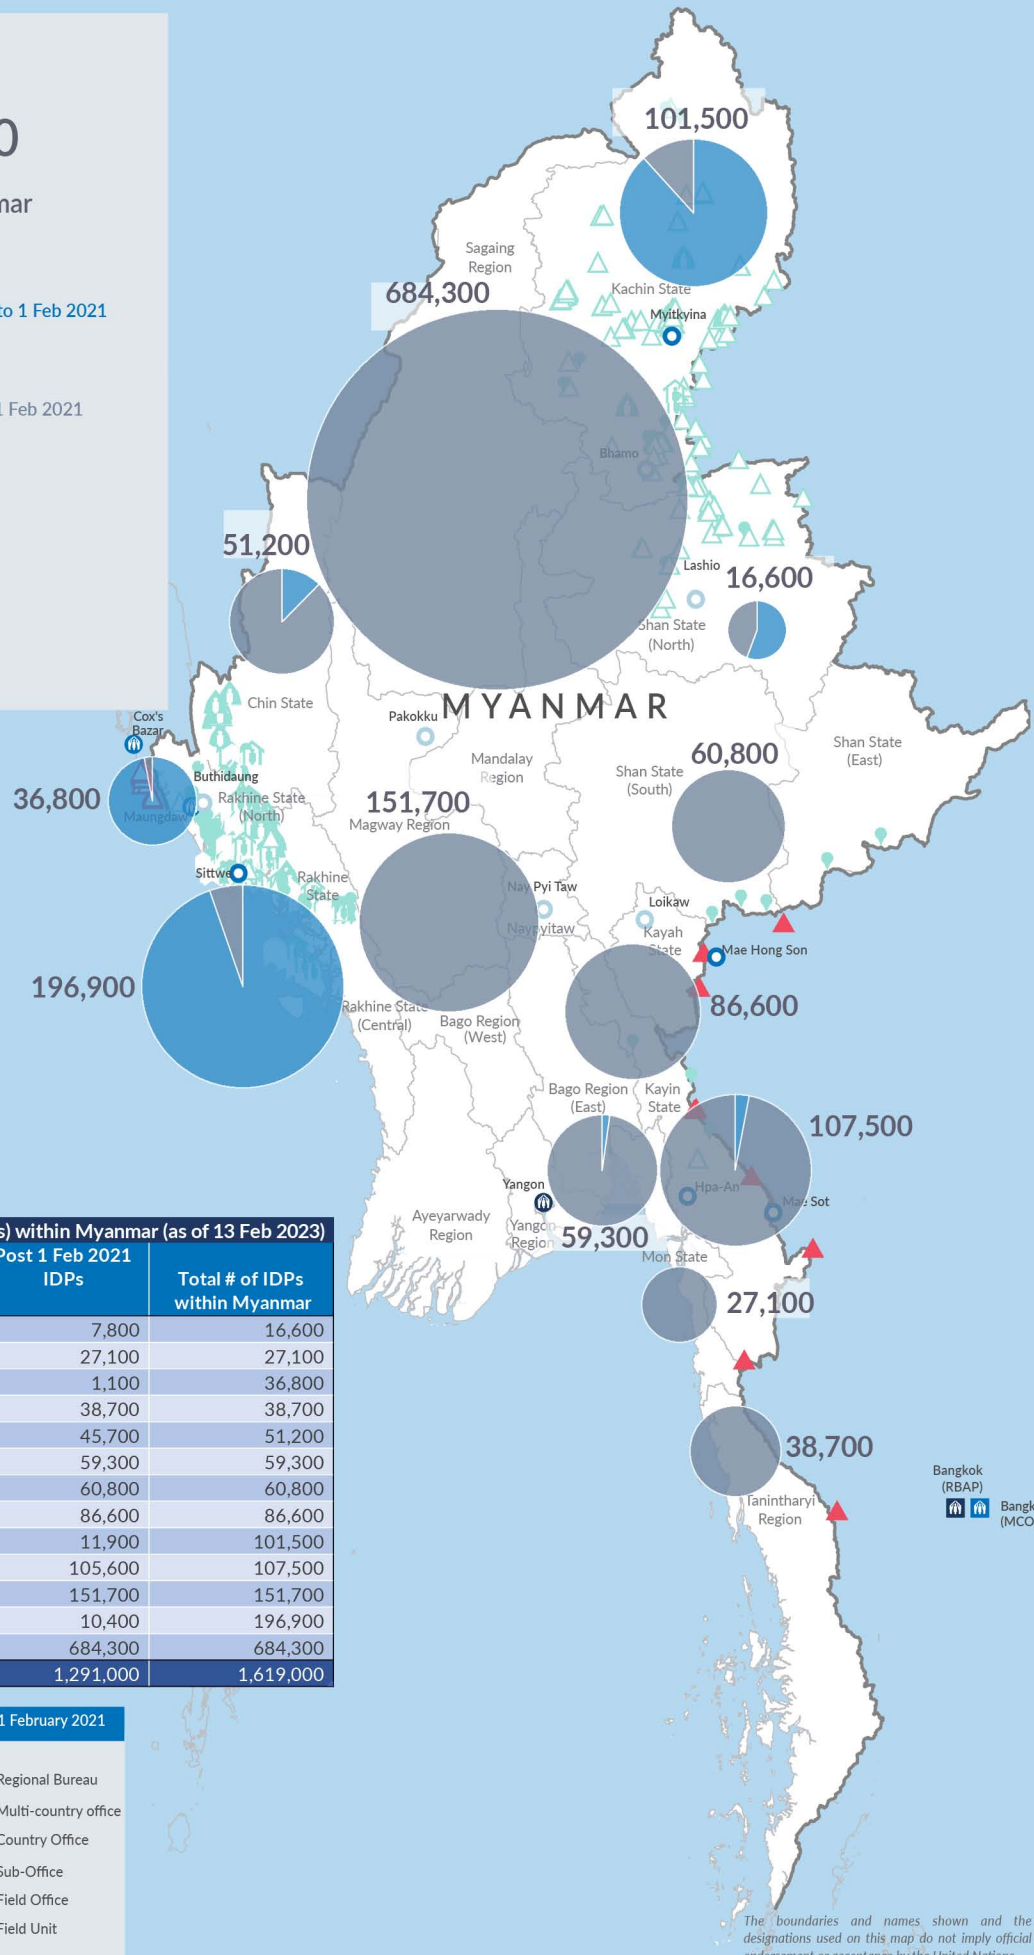

Key figures

Estimated # of IDPs → 1,291,000
 Estimated # of displaced to neighbouring countries → 51,200

Source : UN in Myanmar

Estimated displacement figures by Month

*54,000 persons are displaced by armed conflict in neighbouring Kayah State while 6,800 persons are displaced by inter-EAO conflict between SSPP and RCSS

**UN Estimates

***Range of figures was used while data collection was in progress

Estimated internal displacement within Myanmar since 1 February 2021 (rounded to the nearest hundred)

Estimated displacement to neighbouring countries since 1 February 2021, who remain displaced (rounded to the nearest hundred)

The boundaries and names shown on this map do not imply official endorsement or acceptance by the United Nations

Key figures

1,619,000

Estimated total IDPs within Myanmar

328,000
 Estimated # of IDPs displaced prior to 1 Feb 2021
 (As of 31 Dec, 2022)

1,291,000
 Estimated # of IDPs displaced post 1 Feb 2021
 (As of 13 Feb, 2023)

 Prior to 1 Feb 2021
 Post 1 Feb 2021

Source : UN in Myanmar

Estimated total internally displaced person (IDPs) within Myanmar (as of 13 Feb 2023)