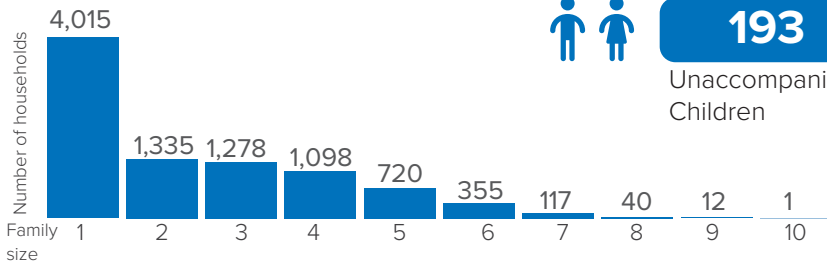

## Total Arrivals from Ethiopia

**21,889**

 Individuals Registered  
 Source: UNHCR, COR  
 As of 31 January 2023

**8,971**

Households Registered

## Family Size

## Introduction:

In response to the influx of Ethiopian refugees into eastern Sudan, UNHCR and the Government of Sudan, in collaboration with other partners, opened Tunaydbah refugee camp in Gedaref State on 3 January 2021 to accommodate the refugees relocated from the transit centres at the border to this site. The majority of the refugees in Tunaydbah camp are from the Tigray region of Ethiopia. As of end January 2023, the camp accommodates 21,883 refugees, all of whom are biometrically registered and provided with assistance. The dashboard below presents the population profile for Tunaydbah camp.

## Top 5 Areas of Origin (Ethiopia Admin 3)