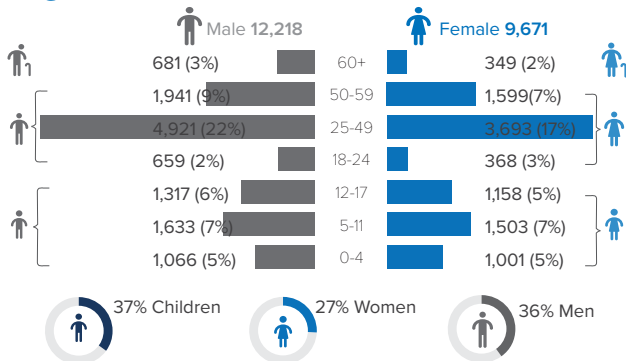

## Persons With Specific Needs

**2,052**

Individuals

**193**

Unaccompanied/Separated Children

## Country of Origin

**21,883**

Ethiopians

**6**

Eritreans

## Age-Gender Breakdown

## Reproductive- Age Women/Girls

Percentages related to total population