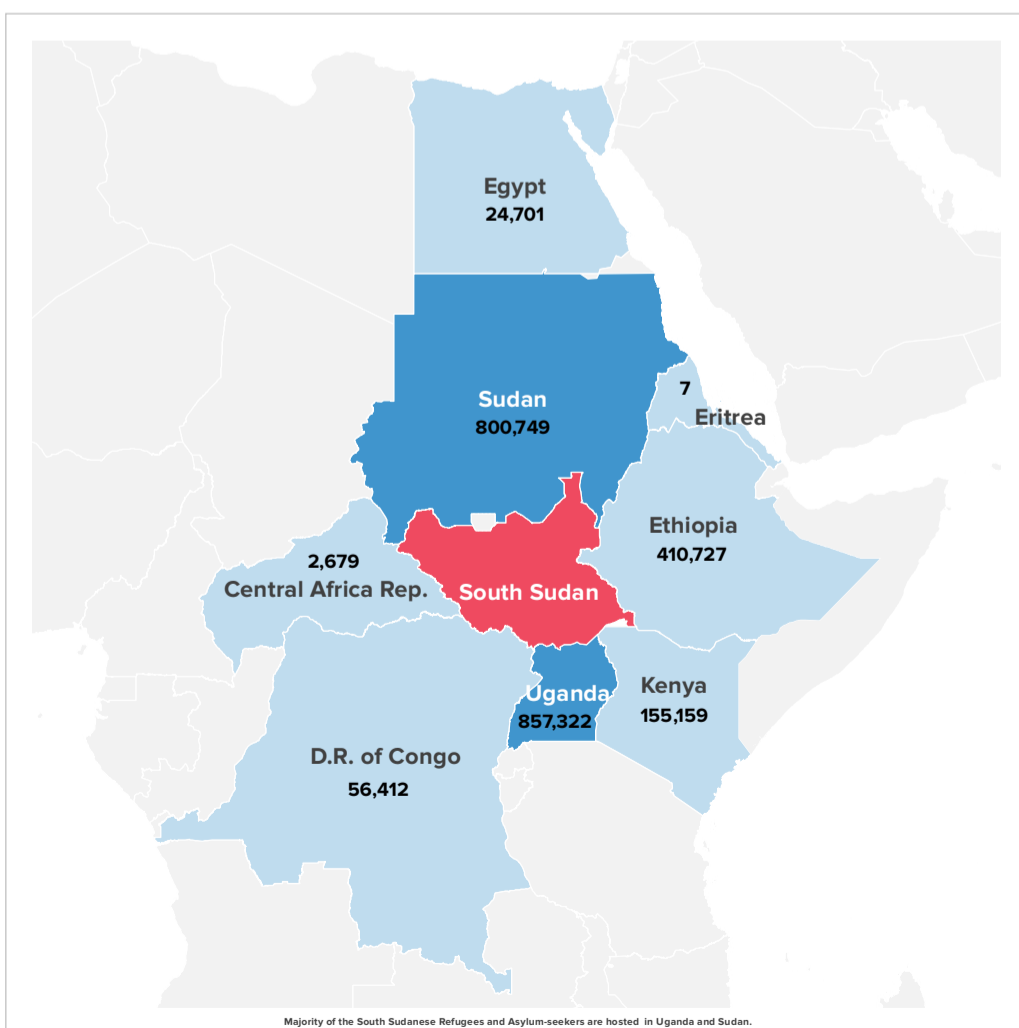

9.07M

POPULATION FORCIBLY DISPLACED

3.13M

REFUGEES & ASYLUM-SEEKERS

5.94M

INTERNALLY DISPLACED

By the end of January 2023, a total of 9.07 million people remain displaced within and from South Sudan and Sudan. This includes 2.31 million refugees from South Sudan and a further 819,751 refugees from Sudan, as well as 2.23 million internally displaced persons (IDPs) in South Sudan and 3.71 million IDPs in Sudan.

SOUTH SUDAN

2.31M

South Sudanese refugees and asylum-seekers

2.23M

Internally displaced persons in South Sudan

REFUGEES AND ASYLUM-SEEKERS

HOST COUNTRIES

SUDAN

819,751

Sudanese refugees and asylum-seekers

3.71M

Internally displaced persons in Sudan

REFUGEES AND ASYLUM-SEEKERS

HOST COUNTRIES

*RefAs figures as of 31 December 2022.