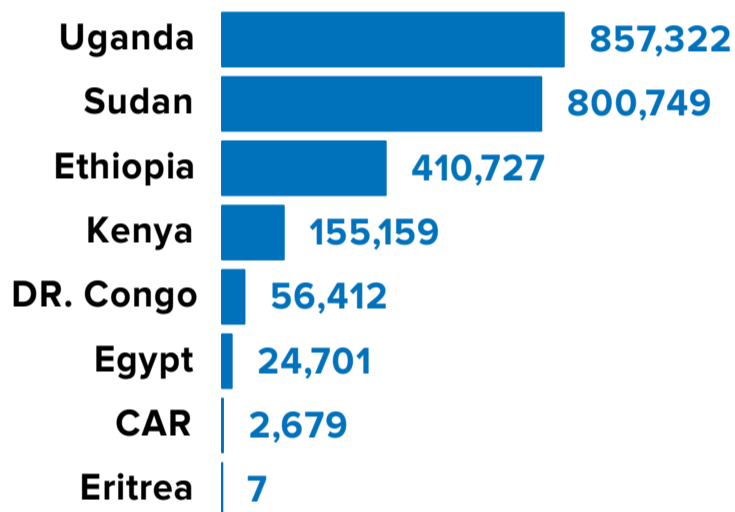

9.07M

POPULATION FORCIBLY DISPLACED

3.13M

REFUGEES & ASYLUM-SEEKERS

5.94M

INTERNALLY DISPLACED

By the end of January 2023, a total of 9.07 million people remain displaced within and from South Sudan and Sudan. This includes 2.31 million refugees from South Sudan and a further 819,751 refugees from Sudan, as well as 2.23 million internally displaced persons (IDPs) in South Sudan and 3.71 million IDPs in Sudan.

SOUTH SUDAN

2.31M

South Sudanese refugees and asylum-seekers

2.23M

Internally displaced persons in South Sudan

REFUGEES AND ASYLUM-SEEKERS

HOST COUNTRIES

SUDAN

819,751

Sudanese refugees and asylum-seekers

3.71M

Internally displaced persons in Sudan

REFUGEES AND ASYLUM-SEEKERS

HOST COUNTRIES

*RefAs figures as of 31 December 2022.