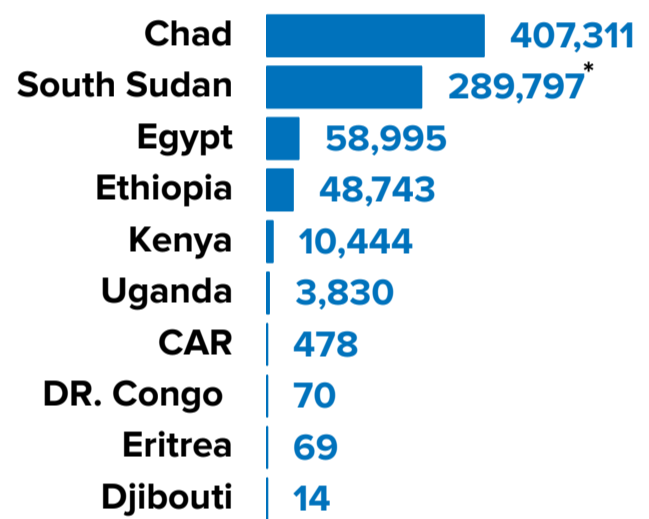

9.07M

POPULATION FORCIBLY DISPLACED

3.13M

REFUGEES & ASYLUM-SEEKERS

5.94M

INTERNALLY DISPLACED

By the end of January 2023, a total of 9.07 million people remain displaced within and from South Sudan and Sudan. This includes 2.31 million refugees from South Sudan and a further 819,751 refugees from Sudan, as well as 2.23 million internally displaced persons (IDPs) in South Sudan and 3.71 million IDPs in Sudan.

SOUTH SUDAN

2.31M

South Sudanese refugees and asylum-seekers

2.23M

Internally displaced persons in South Sudan

REFUGEES AND ASYLUM-SEEKERS

HOST COUNTRIES

SUDAN

819,751

Sudanese refugees and asylum-seekers

3.71M

Internally displaced persons in Sudan

REFUGEES AND ASYLUM-SEEKERS

HOST COUNTRIES

*RefAs figures as of 31 December 2022.