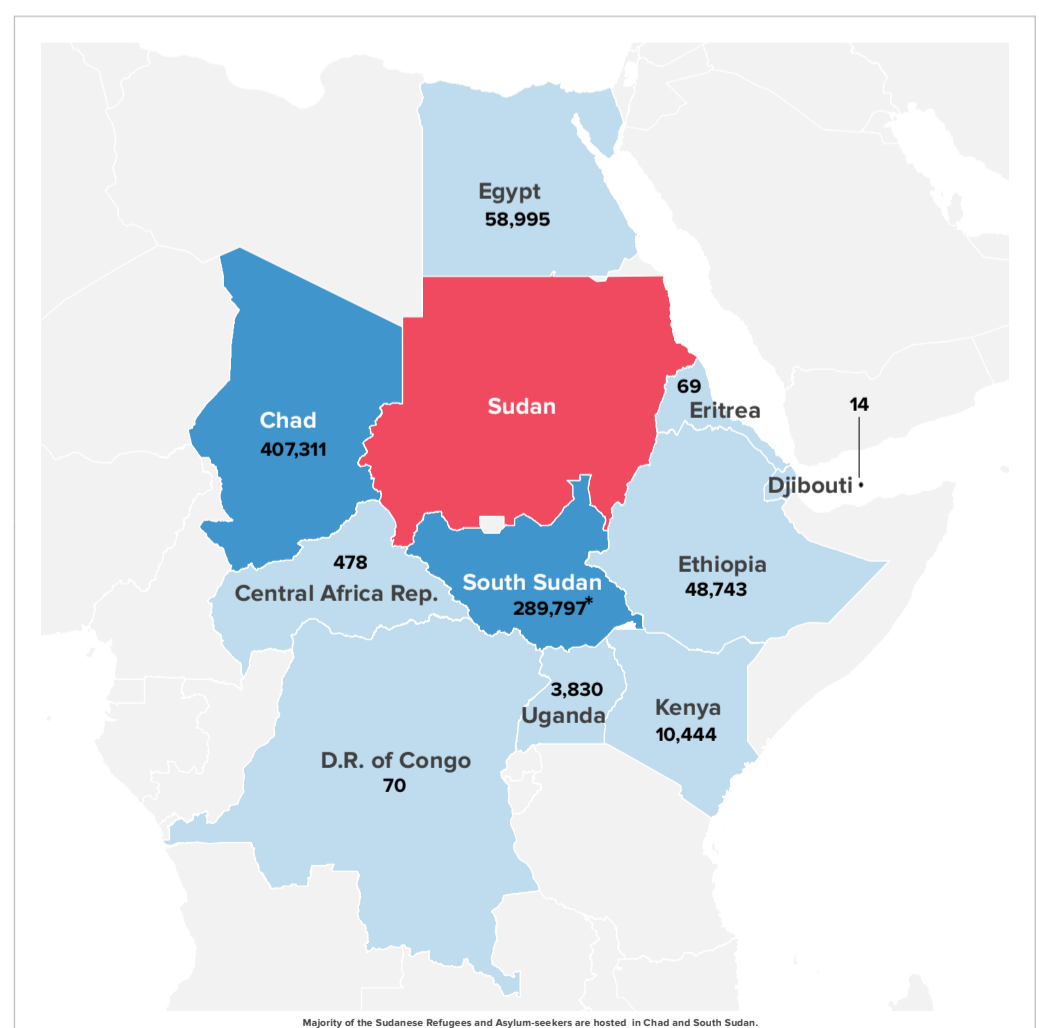

9.07M

POPULATION FORCIBLY DISPLACED

3.13M

REFUGEES & ASYLUM-SEEKERS

5.94M

INTERNALLY DISPLACED

By the end of January 2023, a total of 9.07 million people remain displaced within and from South Sudan and Sudan. This includes 2.31 million refugees from South Sudan and a further 819,751 refugees from Sudan, as well as 2.23 million internally displaced persons (IDPs) in South Sudan and 3.71 million IDPs in Sudan.

SOUTH SUDAN

2.31M

South Sudanese refugees and asylum-seekers

2.23M

Internally displaced persons in South Sudan

REFUGEES AND ASYLUM-SEEKERS

HOST COUNTRIES

SUDAN

819,751

Sudanese refugees and asylum-seekers

3.71M

Internally displaced persons in Sudan

REFUGEES AND ASYLUM-SEEKERS

HOST COUNTRIES

*RefAs figures as of 31 December 2022.