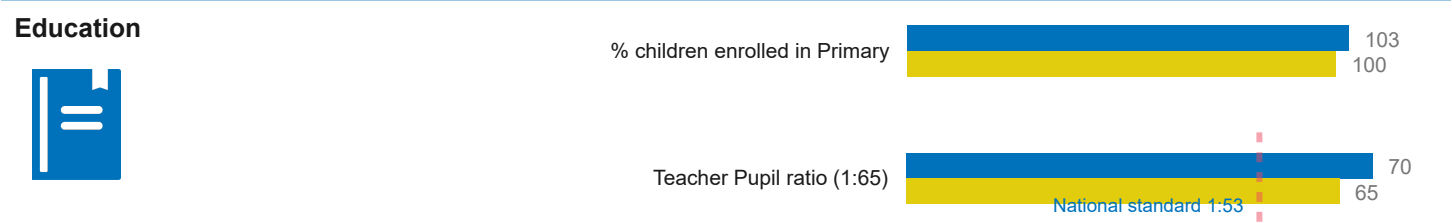

Population
Refugees and asylum-seekers

Individuals: **69,392**
Households: **15,510**

Settlement ▼
Palabek ▼

Target year ▼
2022 ▼

UCRRP Partners: 22

GOV'T **02** UN Agencies **06**

NNGOs **01** INGOs **13**

Sector	Indicator	Actual	Target
--------	-----------	--------	--------

Sector	Indicator	Actual	Target
--------	-----------	--------	--------

Child Protection

GBV

Protection

CBI Modality

List of Partners who reported as of Q4 2022, UN Agencies and Government