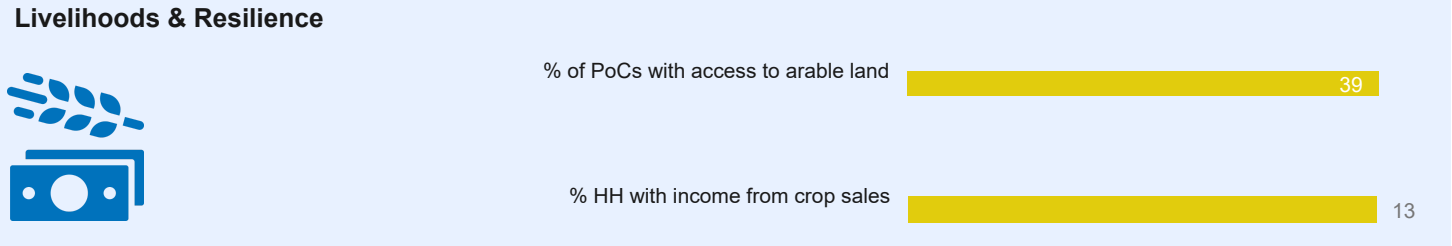

Population
Refugees and asylum-seekers

Individuals: **69,392**
Households: **15,510**

Settlement ▼
Palabek ▼

Target year ▼
2022 ▼

UCRRP Partners: 22

GOV'T **02** UN Agencies **06**

NNGOs **01** INGOs **13**

Sector	Indicator	Actual	Target
--------	-----------	--------	--------

Sector	Indicator	Actual	Target
--------	-----------	--------	--------

Child Protection

GBV

Protection

CBI Modality

List of Partners who reported as of Q4 2022, UN Agencies and Government