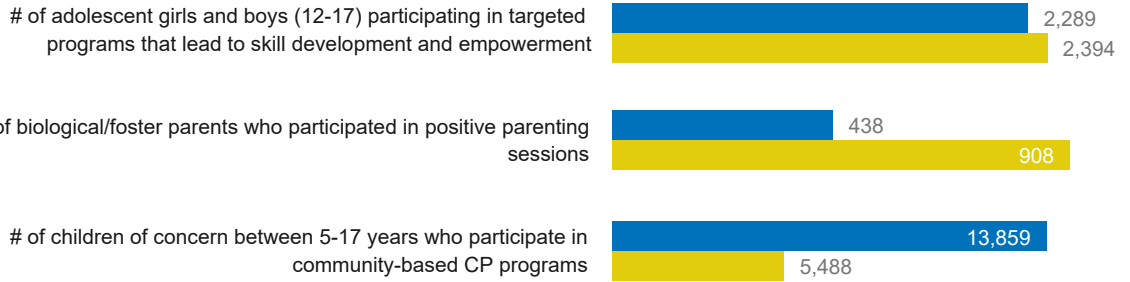

Population
Refugees and asylum-seekers

Individuals: **69,392**
Households: **15,510**

Settlement ▼
Palabek ▼

Target year ▼
2022 ▼

UCRRP Partners: 22

GOV'T **02** UN Agencies **06**

NNGOs **01** INGOs **13**

Sector	Indicator	Actual	Target
--------	-----------	--------	--------

Sector	Indicator	Actual	Target
--------	-----------	--------	--------

Child Protection

GBV

Protection

CBI Modality

List of Partners who reported as of Q4 2022, UN Agencies and Government