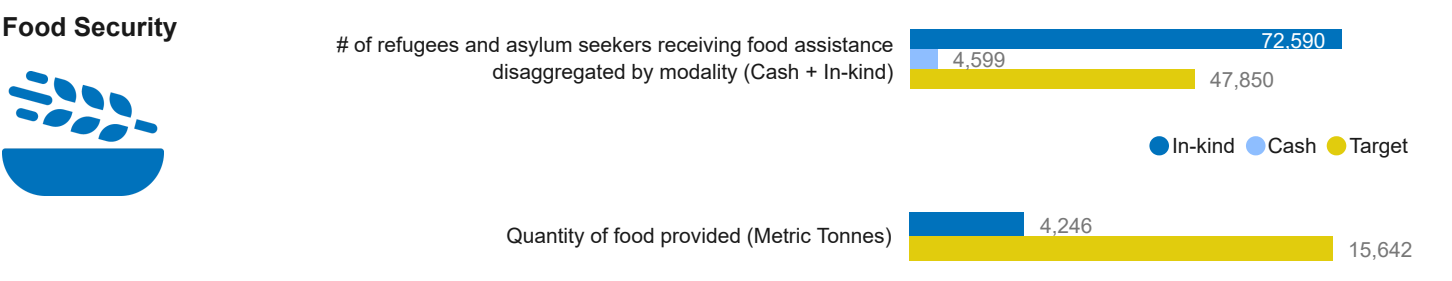

Population
Refugees and asylum-seekers

Individuals: **69,392**
Households: **15,510**

Settlement ▼
Palabek ▼

Target year ▼
2022 ▼

UCRRP Partners: 22

GOV'T **02** UN Agencies **06**

NNGOs **01** INGOs **13**

Sector	Indicator	Actual	Target
--------	-----------	--------	--------

Sector	Indicator	Actual	Target
--------	-----------	--------	--------

Child Protection

GBV

Protection

CBI Modality

List of Partners who reported as of Q4 2022, UN Agencies and Government