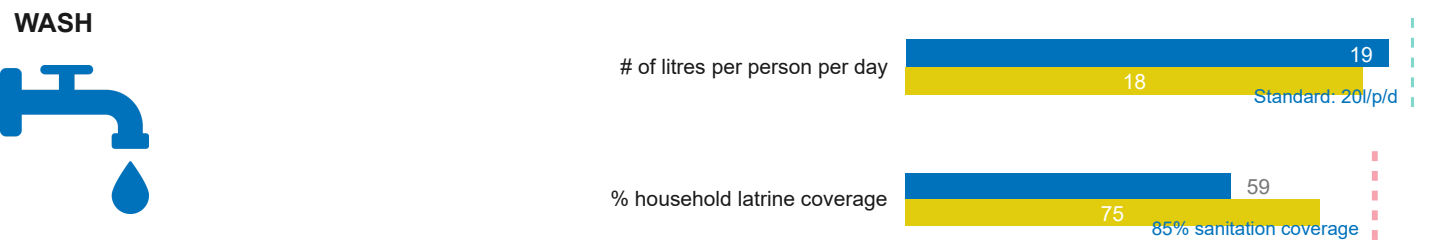

Population
Refugees and asylum-seekers

Individuals: **69,392**
Households: **15,510**

Settlement ▼
Palabek ▼

Target year ▼
2022 ▼

UCRRP Partners: 22

GOV'T **02** UN Agencies **06**

NNGOs **01** INGOs **13**

Sector	Indicator	Actual	Target
--------	-----------	--------	--------

Sector	Indicator	Actual	Target
--------	-----------	--------	--------

Child Protection

GBV

Protection

CBI Modality

List of Partners who reported as of Q4 2022, UN Agencies and Government