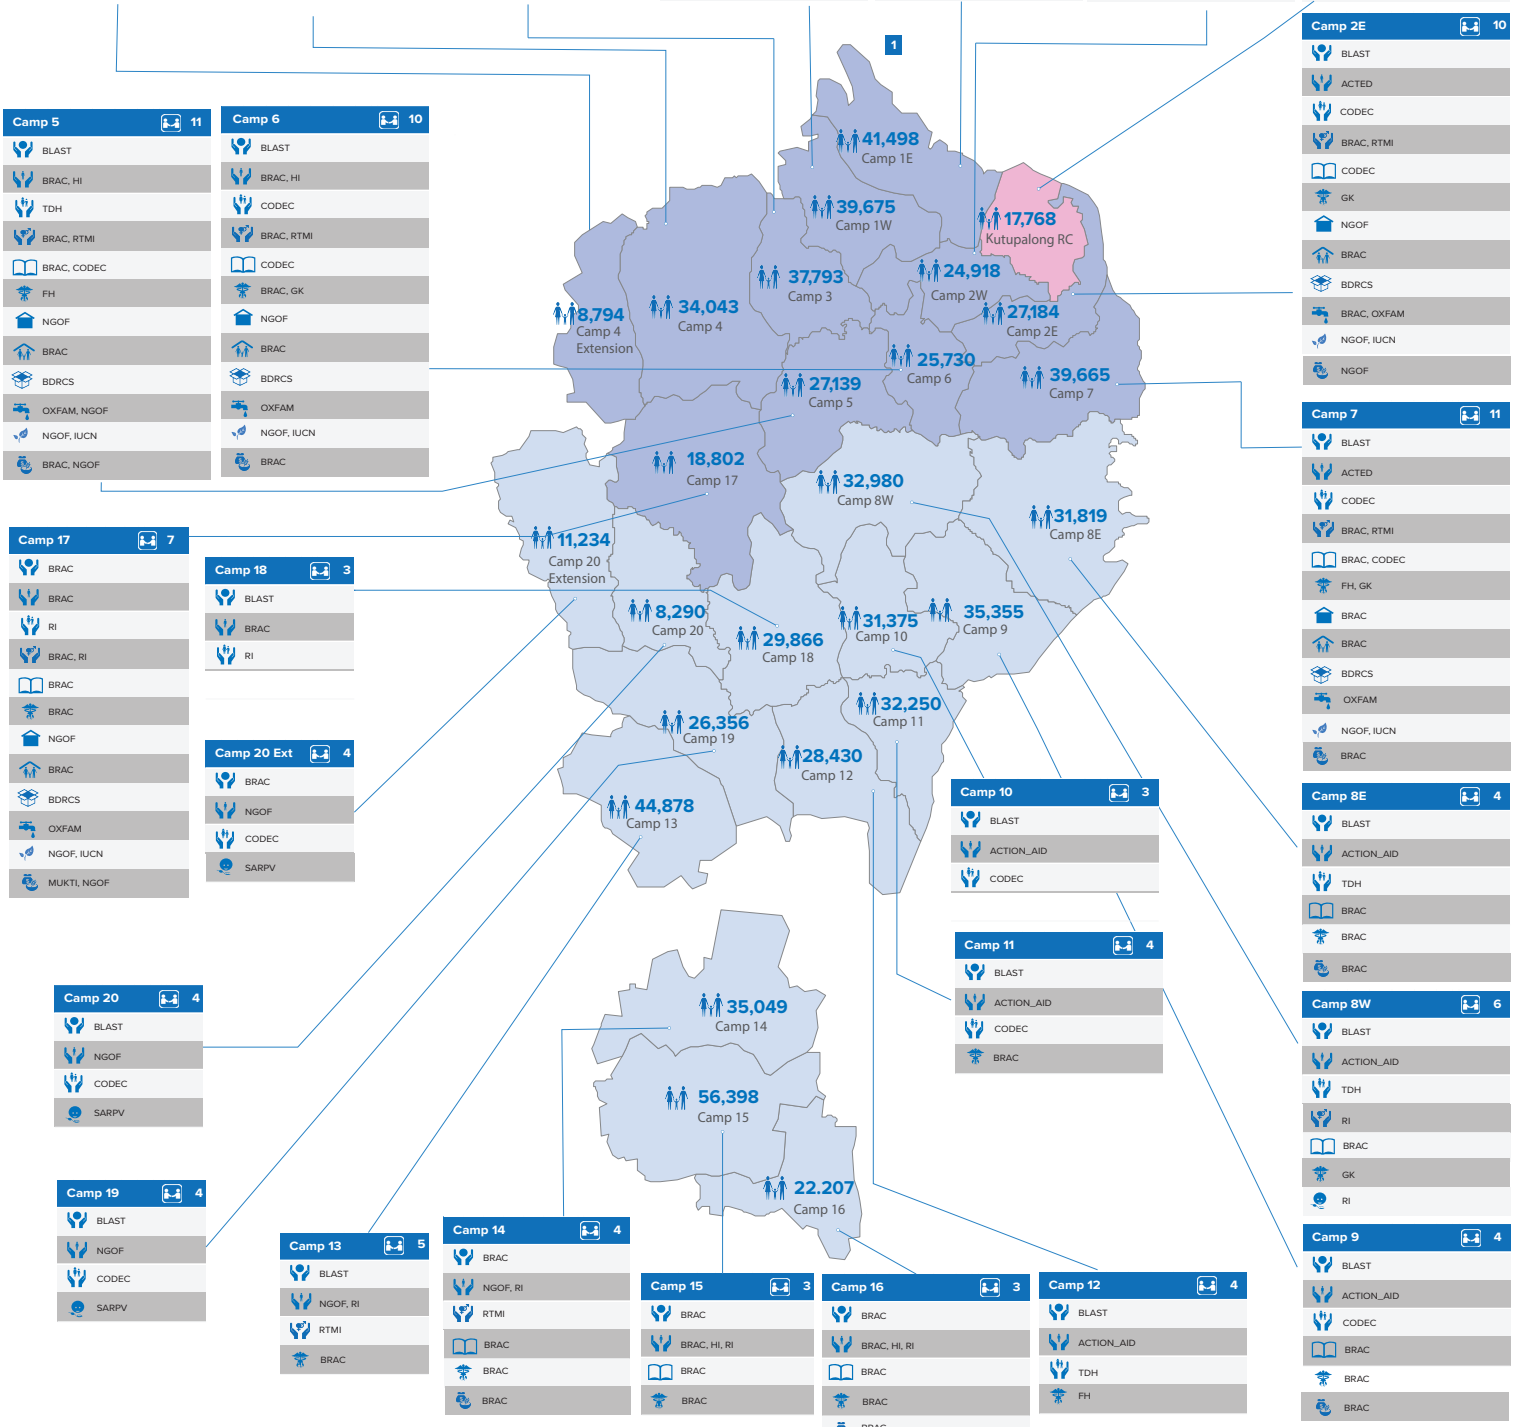

 **769,496** Total refugee population in Ukhiya Upazila

 **18** Total number of partners in Ukhiya Upazila

Camp 4 Ext	Camp 4	Camp 3	Camp 1W	Camp 1E	Camp 2W	Kutupalong RC
BRAC	BLAST	BLAST	BRAC	BRAC	BLAST	BLAST
ACTED	BRAC	BRAC	ACTED	ACTED, BRAC	ACTED	BRAC
TDH	TDH	RI	RI	RI	CODEC	SCI
BRAC	BRAC	BRAC, RTMI	RTMI	BRAC, RTMI	RTMI	BRAC
BRAC, CODEC	CODEC	BRAC, CODEC	CODEC	BRAC, CODEC	CODEC	BRAC
GK	GK	GK, RI	RTMI	BRAC, RTMI	GK	GK, RI
GK	GK	GK, RI	RTMI, SARPV	RTMI, SARPV	GK	SARPV
BRAC	NGOF	BRAC	BRAC	BRAC	NGOF	BRAC
ACTED	ACTED	ACTED	ACTED	ACTED	BRAC	BRAC
BDRCS	BDRCS	BDRCS	BDRCS	BDRCS	BDRCS	BDRCS
BRAC, OXFAM	OXFAM, NGOF	BRAC, OXFAM	BRAC, OXFAM	BRAC, OXFAM	BRAC, OXFAM	BRAC, OXFAM, NGOF
NGOF, IUCN	NGOF, IUCN	NGOF, IUCN	NGOF, IUCN	NGOF, IUCN	NGOF, IUCN	NGOF, IUCN
MUKTI, BRAC	MUKTI, BRAC	BRAC, MUKTI	MUKTI	BRAC	BRAC, MUKTI, NGOF	NGOF

 Number of partner  Refugee population  Camps under UNHCR Site Management  Registered Camps

188,475 Total refugee population in Teknaf Upazila

14 Total number of partners in Teknaf Upazila

 Number of partner
  Refugee population
  Camps under UNHCR Site Management
  Registered Camps

# of Partners per Sector	# of Partners per Sector in Ukhaia	# of Partners per Sector in Teknaf
Legal Protection: 2	Legal Protection: 2	Legal Protection: 1
Community based protection: 6	Community based protection: 6	Community based protection: 3
Child protection: 4	Child protection: 4	Child protection: 3
SGBV: 3	SGBV: 3	SGBV: 3
Education: 2	Education: 2	Education: 1
Health: 6	Health: 5	Health: 3
Nutrition: 4	Nutrition: 4	Nutrition: 2
Shelter: 2	Shelter: 2	Shelter: 2
Site Mangement: 3	Site Mangement: 2	Site Mangement: 1
NFIs/CRIs: 1	NFIs/CRIs: 1	NFIs/CRIs: 1
WASH: 3	WASH: 3	WASH: 3
Energy & Environment: 2	Energy & Environment: 2	Energy & Environment: 2
Livelihood: 4	Livelihood: 3	Livelihood: 3