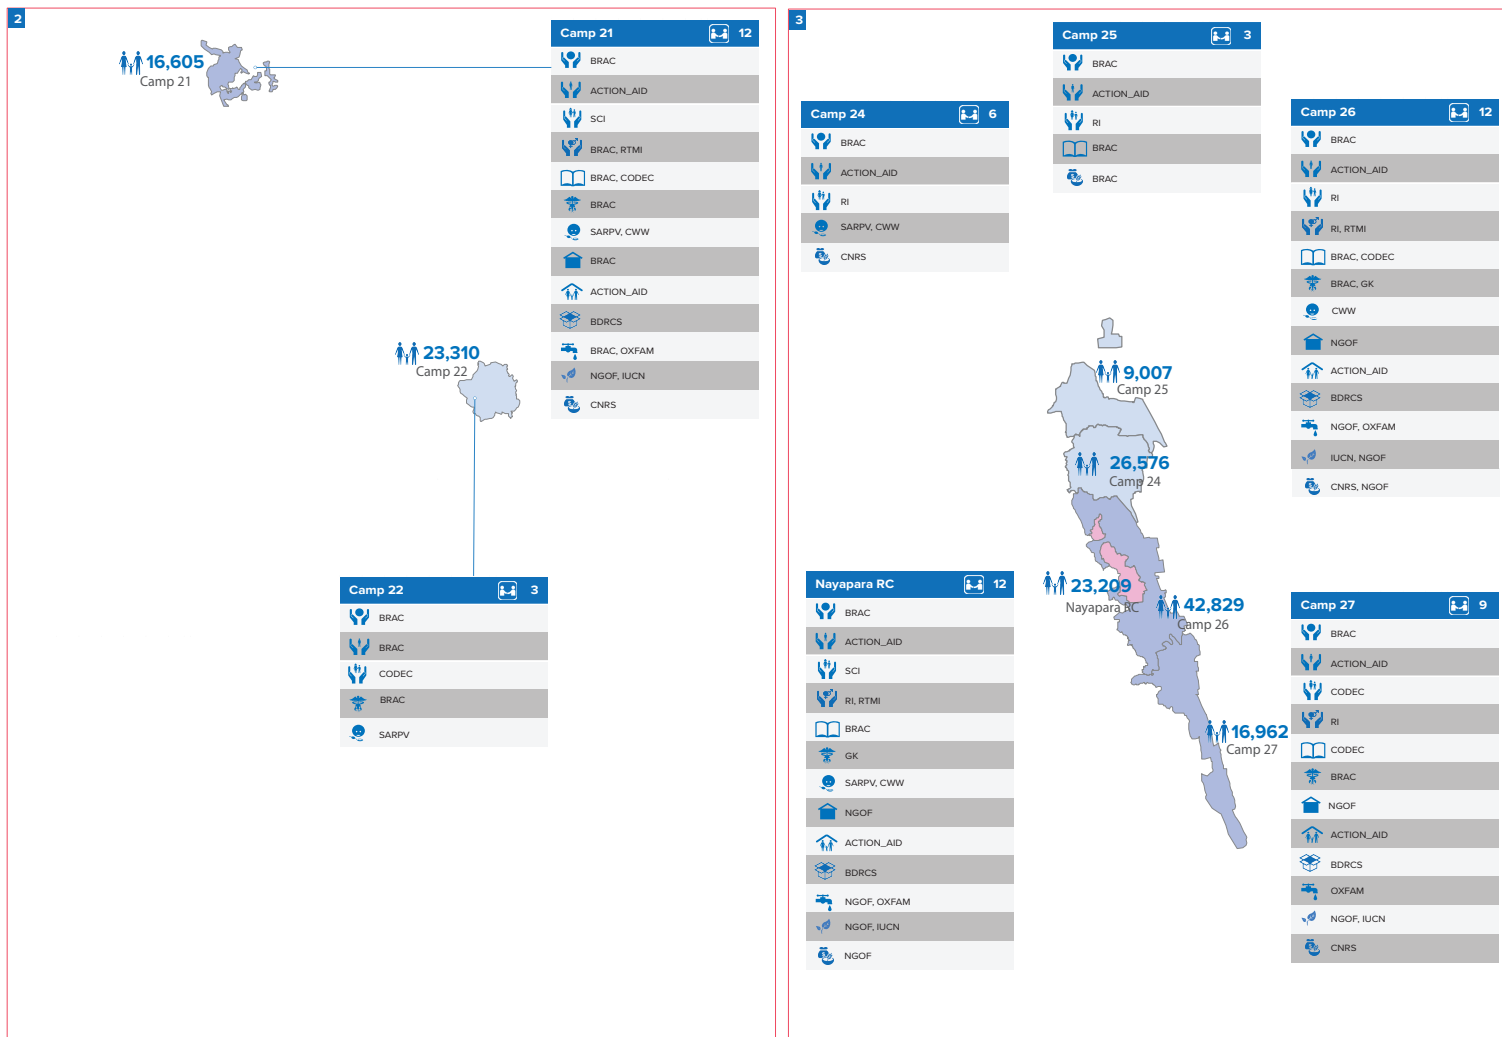

 **769,496** Total refugee population in Ukhiya Upazila

 **18** Total number of partners in Ukhiya Upazila

Camp 4 Ext	Camp 4	Camp 3	Camp 1W	Camp 1E	Camp 2W	Kutupalong RC
BRAC	BLAST	BLAST	BRAC	BRAC	BLAST	BLAST
ACTED	BRAC	BRAC	ACTED	ACTED, BRAC	ACTED	BRAC
TDH	TDH	RI	RI	RI	CODEC	SCI
BRAC	BRAC	BRAC, RTMI	RTMI	BRAC, RTMI	RTMI	BRAC
BRAC, CODEC	CODEC	BRAC, CODEC	CODEC	BRAC, CODEC	CODEC	BRAC
GK	GK	GK, RI	RTMI	BRAC, RTMI	GK	GK, RI
GK	GK	GK, RI	RTMI, SARPV	RTMI, SARPV	GK	SARPV
BRAC	NGOF	BRAC	BRAC	BRAC	NGOF	BRAC
ACTED	ACTED	ACTED	ACTED	ACTED	BRAC	BRAC
BDRCS	BDRCS	BDRCS	BDRCS	BDRCS	BDRCS	BDRCS
BRAC, OXFAM	OXFAM, NGOF	BRAC, OXFAM	BRAC, OXFAM	BRAC, OXFAM	BRAC, OXFAM	BRAC, OXFAM, NGOF
NGOF, IUCN	NGOF, IUCN	NGOF, IUCN	NGOF, IUCN	NGOF, IUCN	NGOF, IUCN	NGOF, IUCN
MUKTI, BRAC	MUKTI, BRAC	BRAC, MUKTI	MUKTI	BRAC	BRAC, MUKTI, NGOF	NGOF

 Number of partner  Refugee population  Camps under UNHCR Site Management  Registered Camps

188,475 Total refugee population in Teknaf Upazila

14 Total number of partners in Teknaf Upazila

 Number of partner
  Refugee population
  Camps under UNHCR Site Management
  Registered Camps

# of Partners per Sector	# of Partners per Sector in Ukhaia	# of Partners per Sector in Teknaf
Legal Protection: 2	Legal Protection: 2	Legal Protection: 1
Community based protection: 6	Community based protection: 6	Community based protection: 3
Child protection: 4	Child protection: 4	Child protection: 3
SGBV: 3	SGBV: 3	SGBV: 3
Education: 2	Education: 2	Education: 1
Health: 6	Health: 5	Health: 3
Nutrition: 4	Nutrition: 4	Nutrition: 2
Shelter: 2	Shelter: 2	Shelter: 2
Site Mangement: 3	Site Mangement: 2	Site Mangement: 1
NFIs/CRIs: 1	NFIs/CRIs: 1	NFIs/CRIs: 1
WASH: 3	WASH: 3	WASH: 3
Energy & Environment: 2	Energy & Environment: 2	Energy & Environment: 2
Livelihood: 4	Livelihood: 3	Livelihood: 3