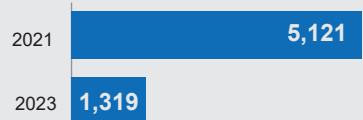

MCO CAMEROON : Repatriation exercise - Nigerian Refugee Return intention (as of 24 January 2023)

Total population repatriated as of January 24, 2023

1,319
Individuals

348
HouseHold

DISAGGREGATED FIGURES

46%
Men

54%
Women

86%
Women & Children

60%
Children

33%
Adulte

7%
Elders

50%
Person with
specific need (PSN)

REPATRIATED POPULATION PER YEAR

6,440 Total Nigerian refugees returned since February 4, 2021

OF RETURN INTENTION PER NIGERIA STATES

Legend

- population movement
- ⊕ Entry points
- Nbr of return intention per Nigeria Sub-division

Nbr of return intention per Sub-division

10 100 300 500 1000

- 🏠 UNHCR representative
- 🏢 UNHCR Sub-Office
- 👤 UNHCR Field Office
- 📍 UNHCR Field Unit