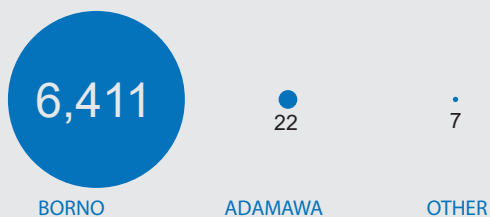

MCO CAMEROON : Repatriation exercise - Nigerian Refugee Return intention (as of 24 January 2023)

Total population repatriated as of January 24, 2023

1,319
Individuals

348
HouseHold

DISAGGREGATED FIGURES

46%
Men

54%
Women

86%
Women & Children

60%
Children

33%
Adulte

7%
Elders

50%
Person with
specific need (PSN)

REPATRIATED POPULATION PER YEAR

6,440 Total Nigerian refugees returned since February 4, 2021

OF RETURN INTENTION PER NIGERIA STATES

Legend

- population movement
- ⊕ Entry points
- Nbr of return intention per Nigeria Sub-division

Nbr of return intention per Sub-division

10 100 300 500 1000

- 🏠 UNHCR representative
- 🏢 UNHCR Sub-Office
- 👤 UNHCR Field Office
- 📍 UNHCR Field Unit