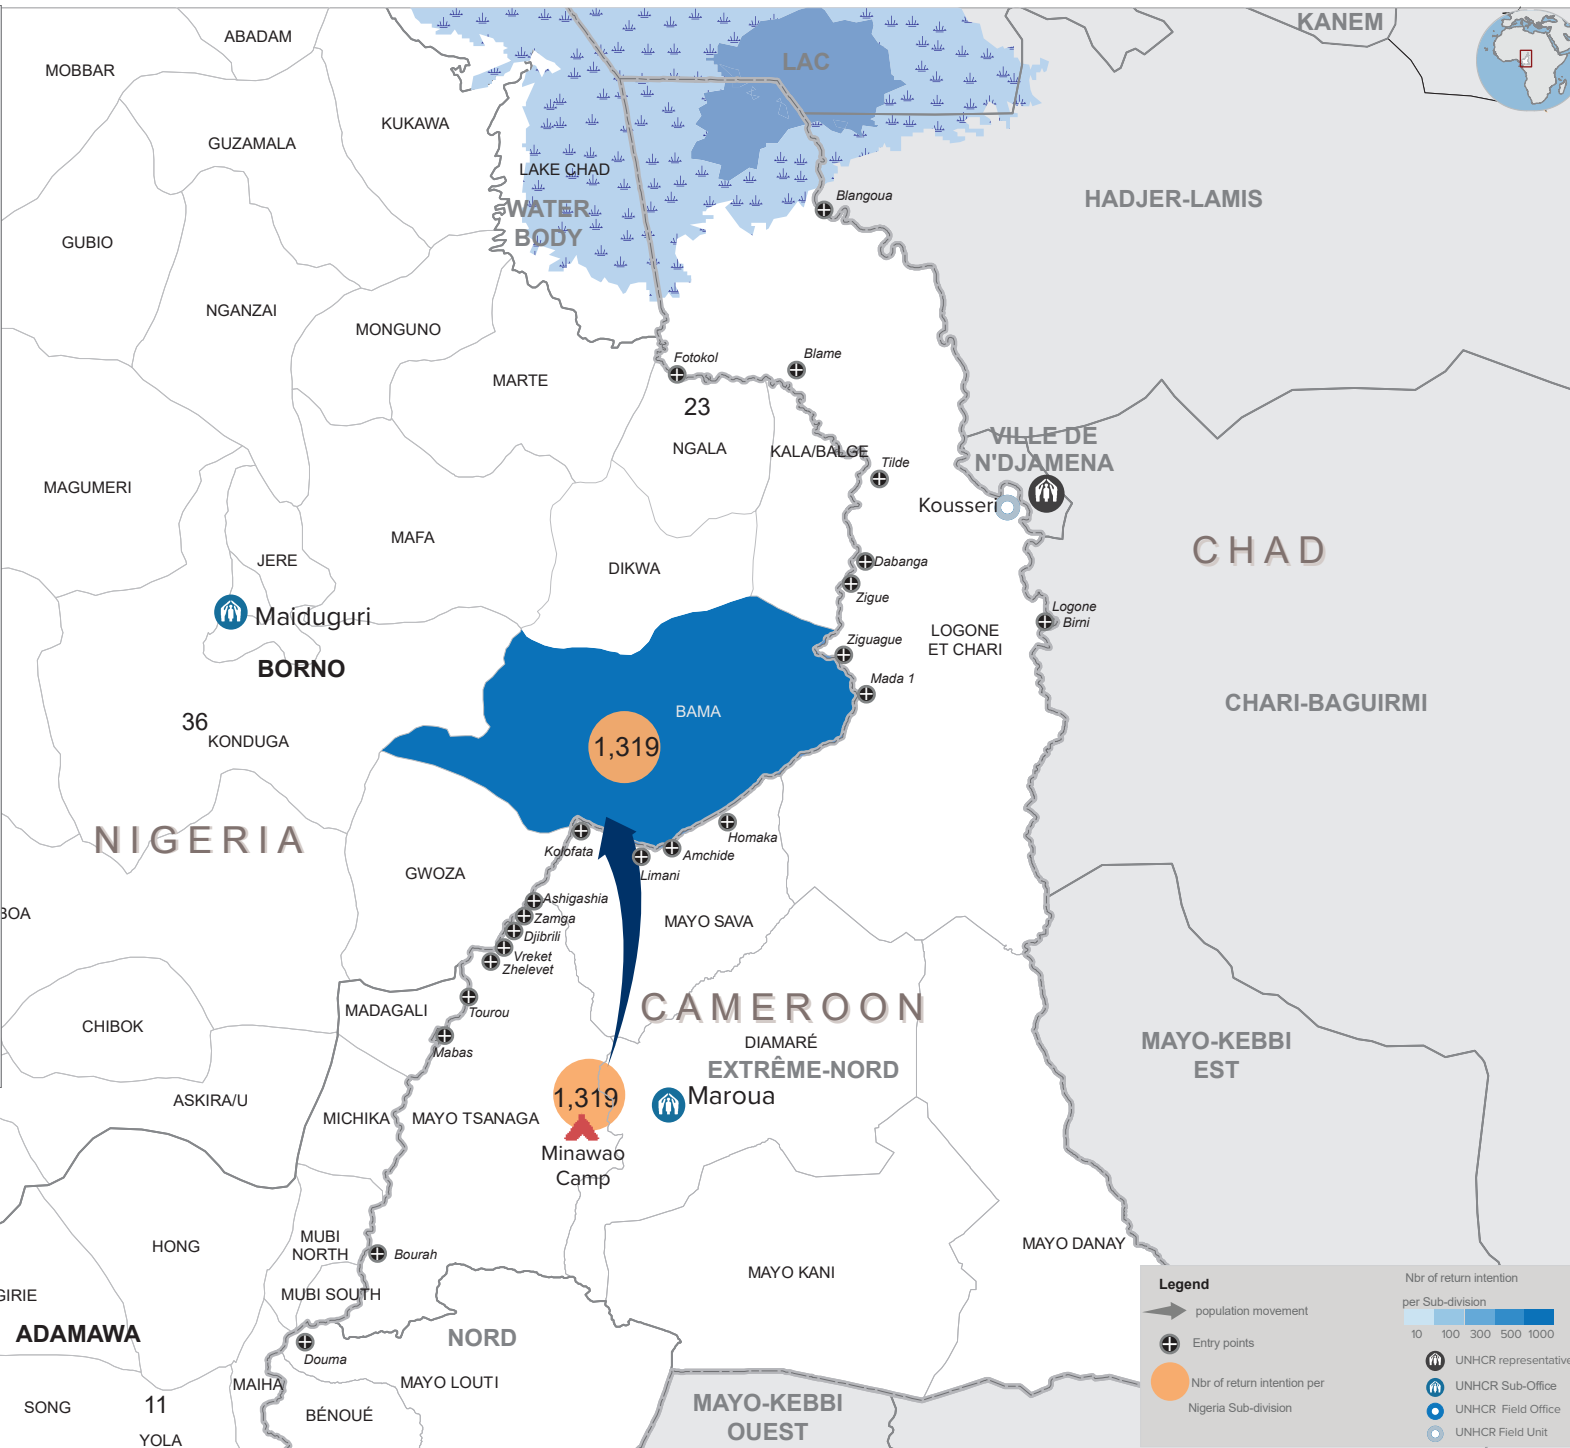

MCO CAMEROON : Repatriation exercise - Nigerian Refugee Return intention (as of 24 January 2023)

Total population repatriated as of January 24, 2023

1,319
Individuals

348
HouseHold

DISAGGREGATED FIGURES

46%
Men

54%
Women

86%
Women & Children

60%
Children

33%
Adulte

7%
Elders

50%
Person with
specific need (PSN)

REPATRIATED POPULATION PER YEAR

6,440 Total Nigerian refugees returned since February 4, 2021

OF RETURN INTENTION PER NIGERIA STATES

Legend

- population movement
- ⊕ Entry points
- Nbr of return intention per Nigeria Sub-division

Nbr of return intention per Sub-division

10 100 300 500 1000

- 🏠 UNHCR representative
- 🏢 UNHCR Sub-Office
- 👤 UNHCR Field Office
- 📍 UNHCR Field Unit